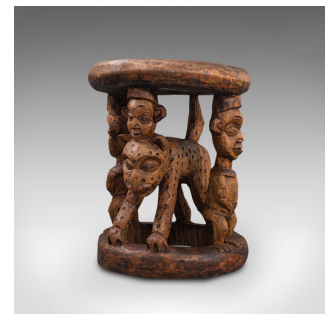

Antique Ceremonial Yoruba Stool, West African, Hardwood, Side, Lamp Table, 1900

**DESCRIPTION**

Our Stock # 18.7291

This is an antique ceremonial Yoruba chief's stool. A West African, Benin Kingdom hardwood side or lamp table, dating to the late 19th century, circa 1900.

- Striking West African tribal craftsmanship
- Displaying a desirable aged patina - split to top adds to the character
- Hand-carved hardwood displays dark russet hues
- Ovoid top with rolled edge sits above the whole
- Pair of supporting figures stand alongside a grand leopard and cub
- Standing upon a hollowed circular base

This is a fascinating antique Yoruba stool. Wonderfully hand-carved, the profile lends itself to being an unusual side or lamp table in the home. Delivered waxed, polished and ready to enjoy.

Search [London Fine for #18.7291](#) , or scan the QR code for more photos and details