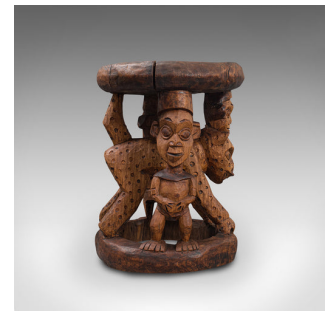

Antique Ceremonial Yoruba Stool, West African, Hardwood, Side, Lamp Table, 1900

**DESCRIPTION**

Our Stock # 18.7291

This is an antique ceremonial Yoruba chief's stool. A West African, Benin Kingdom hardwood side or lamp table, dating to the late 19th century, circa 1900.

- Striking West African tribal craftsmanship
- Displaying a desirable aged patina - split to top adds to the character
- Hand-carved hardwood displays dark russet hues
- Ovoid top with rolled edge sits above the whole
- Pair of supporting figures stand alongside a grand leopard and cub
- Standing upon a hollowed circular base

This is a fascinating antique Yoruba stool. Wonderfully hand-carved, the profile lends itself to being an unusual side or lamp table in the home. Delivered waxed, polished and ready to enjoy.

Search [London Fine for #18.7291](#) , or scan the QR code for more photos and details

**DIMENSIONS**

Max Width: 34cm (13.5")

Max Depth: 30.5cm (12")

Max Height: 42.5cm (16.75")