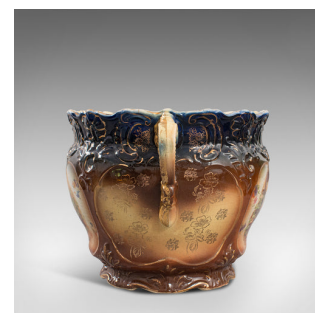

Antique Decorative Planter, English, Ceramic, Jardiniere, Bowl, Edwardian, 1910

**DESCRIPTION**

Our Stock # 18.7278

This is an ornate antique decorative planter. An English, ceramic jardiniere or bowl, dating to the Edwardian period, circa 1910.

- Elaborate painted detail draws the eye
- Displaying a desirable aged patina - characterful crazing beneath the glaze
- Ceramic in good order and free of marks or loss
- Dark blue painted rim gives way to a deep brown body
- Gold embellishments applied to the body provide warm highlights
- Sinuous scrolled handles with foliate motif and beaded detail
  - Large classical scenes adorn the front and rear fascia - light-hearted and highly detailed
- Incidental foliate decorations provide further visual interest
- Maker's mark to base for A.G. Harley Jones of Staffordshire

This is an appealing antique decorative planter, generously sized for the hall or lounge. Delivered polished and ready to fill.

Search [London Fine for #18.7278](#) , or scan the QR code for more photos and details