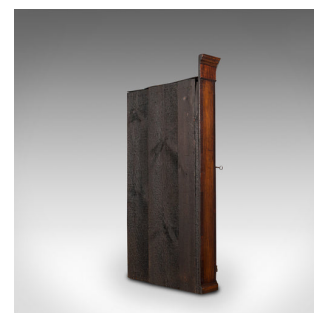

Antique Corner Cabinet, English, Oak, Flame Mahogany, Cupboard, Georgian, C.1800

**DESCRIPTION**

Our Stock # 18.7286  
This is a superb antique corner cabinet. An English, oak and flame mahogany display cupboard, dating to the Georgian period, circa 1800.

- Rich colour and fine Georgian craftsmanship
- Displaying a desirable aged patina
- Select oak offers fine grain interest beneath a quality wax polish finish
- Clear, bright glass pane in good order
- Stout crown with tiered moulding over a striking, flame mahogany apron
- Glazed door dressed with a pierced brass lock escutcheon over working, inset lock – key present
- Interior arranged as three bow-front shelves with appealing figuring
- Central drawer to base flanked by a pair of faux fronts, each with shaped brass drop handles

This is an elegant antique corner cabinet, with beautiful stocks and deep colour. Sure to grace any room, this cabinet is a testament to the lasting appeal of fine Georgina craftsmanship. Solid joints and construction, delivered waxed, polished and ready for the home

**DIMENSIONS**

Max Width: 82.5cm (32.5")  
Max Depth: 49cm (19.25")  
Max Height: 113cm (44.5")