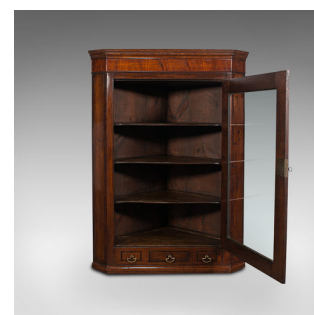

Antique Corner Cabinet, English, Oak, Flame Mahogany, Cupboard, Georgian, C.1800

**DESCRIPTION**

Our Stock # 18.7286  
This is a superb antique corner cabinet. An English, oak and flame mahogany display cupboard, dating to the Georgian period, circa 1800.

- Rich colour and fine Georgian craftsmanship
- Displaying a desirable aged patina
- Select oak offers fine grain interest beneath a quality wax polish finish
- Clear, bright glass pane in good order
- Stout crown with tiered moulding over a striking, flame mahogany apron
- Glazed door dressed with a pierced brass lock escutcheon over working, inset lock – key present
- Interior arranged as three bow-front shelves with appealing figuring
- Central drawer to base flanked by a pair of faux fronts, each with shaped brass drop handles

This is an elegant antique corner cabinet, with beautiful stocks and deep colour. Sure to grace any room, this cabinet is a testament to the lasting appeal of fine Georgian craftsmanship. Solid joints and construction, delivered waxed, polished and ready for the home

**DIMENSIONS**

Max Width: 82.5cm (32.5")  
Max Depth: 49cm (19.25")  
Max Height: 113cm (44.5")