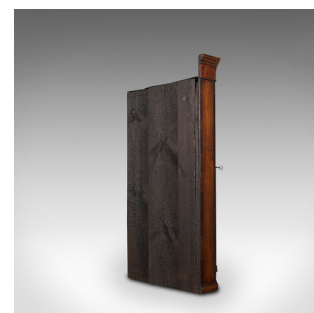

Antique Corner Cabinet, English, Oak, Flame Mahogany, Cupboard, Georgian, C.1800

**DESCRIPTION**

Our Stock # 18.7286  
This is a superb antique corner cabinet. An English, oak and flame mahogany display cupboard, dating to the Georgian period, circa 1800.

- Rich colour and fine Georgian craftsmanship
- Displaying a desirable aged patina
- Select oak offers fine grain interest beneath a quality wax polish finish
- Clear, bright glass pane in good order
- Stout crown with tiered moulding over a striking, flame mahogany apron
- Glazed door dressed with a pierced brass lock escutcheon over working, inset lock – key present
- Interior arranged as three bow-front shelves with appealing figuring
- Central drawer to base flanked by a pair of faux fronts, each with shaped brass drop handles

This is an elegant antique corner cabinet, with beautiful stocks and deep colour. Sure to grace any room, this cabinet is a testament to the lasting appeal of fine Georgian craftsmanship. Solid joints and construction, delivered waxed, polished and ready for the home

**DIMENSIONS**

Max Width: 82.5cm (32.5")  
Max Depth: 49cm (19.25")  
Max Height: 113cm (44.5")