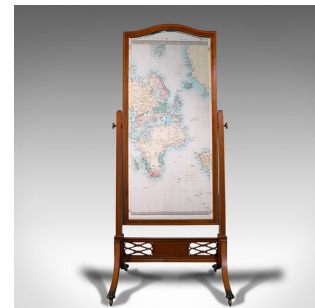

Antique Cheval Mirror, English, Walnut, Glass, Bedroom, Boxwood, Victorian, 1900

DESCRIPTION

Our Stock # 18.7302

This is a striking antique cheval mirror. An English, walnut and glass bedroom mirror with boxwood inlay, dating to the late Victorian period, circa 1900.

- Superior Victorian elegance for the bedroom or quality shop environment
- Displaying a desirable aged patina and presented in delightful order
- Walnut frame offers fine grain interest and rich caramel hues
- Original plate glass displays sought after, light foxing
- Tall shield-shape frame with boxwood inlay to bezel
- Wonderful bevel cut glass projects a clear, bright reflection
- Brass adjustment knobs to the upstand with fine knurled edge and foliate centres
- The stand graced with an elegant pierced fretwork apron
- A quartet of gently splayed legs with superb paw feet
- Riding smoothly upon four brass castors

Search [London Fine for #18.7302](#) , or scan the QR code for more photos and details

DIMENSIONS

- Max Width: 76cm (30")
- Max Depth: 63cm (24.75")
- Max Height: 175cm (69")
- Mirror Plate Width: 55cm (21.75")
- Mirror Plate Height: 127cm (50")