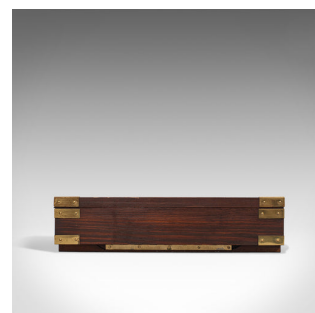

## Vintage Countertop Display Case, English, Pine, Shop Showcase Cabinet, Late 20th

### DESCRIPTION

Our Stock # 18.7200

This is a vintage countertop display case. An English, stained pine and glass shop showcase cabinet, dating to the late 20th century.

- Versatile display case with attractive finish
- Displaying a desirable aged patina and in good original order
- Stained pine shows fine grain interest and deep russet hues
- Original glass display pane free of marks or cracks
- Wide lid opening along a full-width brass hinge, held securely in place with a rigid stay
- Dressed with a shield-shaped brass lock escutcheon with inset, working lock – key present
- The display interior lined with a quality, bright claret velour fabric
- Can be displayed flat or upon a slope with a pair of folding wedge feet

This is an appealing vintage countertop display case, presented with an attractive finish and useful for the shop retail environment or for the collector. Delivered polished and ready to display.

### DIMENSIONS

Max Width: 61.5cm (24.25")

Max Depth: 46cm (18")

Lower Height: 11.5cm (4.5")

Raised Slope Height: 17cm (6.75")

Search [London Fine for #18.7200](#), or scan the QR code for more photos and details