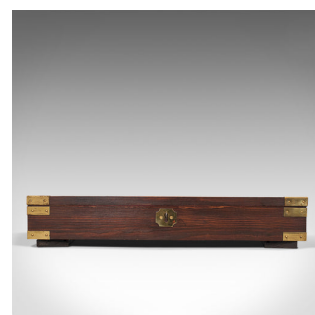

## Vintage Countertop Display Case, English, Pine, Shop Showcase Cabinet, Late 20th

### DESCRIPTION

Our Stock # 18.7200

This is a vintage countertop display case. An English, stained pine and glass shop showcase cabinet, dating to the late 20th century.

- Versatile display case with attractive finish
- Displaying a desirable aged patina and in good original order
- Stained pine shows fine grain interest and deep russet hues
- Original glass display pane free of marks or cracks
- Wide lid opening along a full-width brass hinge, held securely in place with a rigid stay
- Dressed with a shield-shaped brass lock escutcheon with inset, working lock – key present
- The display interior lined with a quality, bright claret velour fabric
- Can be displayed flat or upon a slope with a pair of folding wedge feet

This is an appealing vintage countertop display case, presented with an attractive finish and useful for the shop retail environment or for the collector. Delivered polished and ready to display.

### DIMENSIONS

Max Width: 61.5cm (24.25")

Max Depth: 46cm (18")

Lower Height: 11.5cm (4.5")

Raised Slope Height: 17cm (6.75")

Search [London Fine for #18.7200](#), or scan the QR code for more photos and details