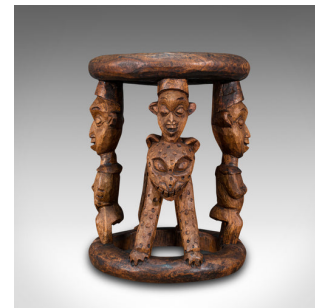

Antique Yoruba Stool, West African, Benin Kingdom, Ceremonial Table, Circa 1900

DESCRIPTION

Our Stock # 18.7321

This is an antique Yoruba chief's stool. A West African, Benin Kingdom hardwood ceremonial lamp or side table, dating to the late 19th century, circa 1900.

- Striking example of West African tribal craftsmanship
- Displays a desirable aged patina - minor natural split to top adding to the character
- Naive hand-carved hardwood presents dark russet hues
- Ovoid top with thick rolled edge sitting above the whole
- Pair of supporting figures stand alongside a distinctive, smiling leopard
- Standing upon a hollowed circular base with gently chamfered edges

This is a delightful antique Yoruba stool. Wonderfully hand-carved and lending itself to being an unusual lamp or side table for the home. Delivered waxed, polished and ready to enjoy.

Search [London Fine for #18.7321](#), or scan the QR code for more photos and details

DIMENSIONS

Max Width: 34.5cm (13.5")
 Max Depth: 36cm (14.25")
 Max Height: 45.5cm (18")
 Top Diameter: 30cm (11.75")