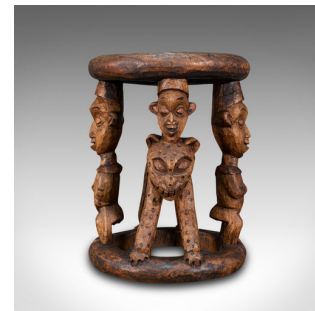

## Antique Yoruba Stool, West African, Benin Kingdom, Ceremonial Table, Circa 1900

### DESCRIPTION

Our Stock # 18.7321

This is an antique Yoruba chief's stool. A West African, Benin Kingdom hardwood ceremonial lamp or side table, dating to the late 19th century, circa 1900.

- Striking example of West African tribal craftsmanship
- Displays a desirable aged patina - minor natural split to top adding to the character
- Naive hand-carved hardwood presents dark russet hues
- Ovoid top with thick rolled edge sitting above the whole
- Pair of supporting figures stand alongside a distinctive, smiling leopard
- Standing upon a hollowed circular base with gently chamfered edges

This is a delightful antique Yoruba stool. Wonderfully hand-carved and lending itself to being an unusual lamp or side table for the home. Delivered waxed, polished and ready to enjoy.

Search [London Fine for #18.7321](#), or scan the QR code for more photos and details

### DIMENSIONS

Max Width: 34.5cm (13.5")  
 Max Depth: 36cm (14.25")  
 Max Height: 45.5cm (18")  
 Top Diameter: 30cm (11.75")