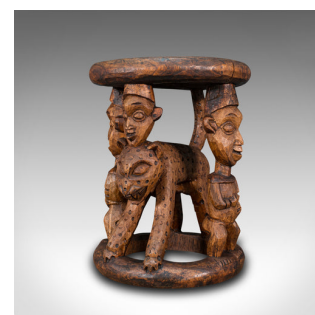

Antique Yoruba Stool, West African, Benin Kingdom, Ceremonial Table, Circa 1900

DESCRIPTION

Our Stock # 18.7321

This is an antique Yoruba chief's stool. A West African, Benin Kingdom hardwood ceremonial lamp or side table, dating to the late 19th century, circa 1900.

- Striking example of West African tribal craftsmanship
- Displays a desirable aged patina - minor natural split to top adding to the character
- Naive hand-carved hardwood presents dark russet hues
- Ovoid top with thick rolled edge sitting above the whole
- Pair of supporting figures stand alongside a distinctive, smiling leopard
- Standing upon a hollowed circular base with gently chamfered edges

This is a delightful antique Yoruba stool. Wonderfully hand-carved and lending itself to being an unusual lamp or side table for the home. Delivered waxed, polished and ready to enjoy.

Search [London Fine for #18.7321](#), or scan the QR code for more photos and details

DIMENSIONS

Max Width: 34.5cm (13.5")
 Max Depth: 36cm (14.25")
 Max Height: 45.5cm (18")
 Top Diameter: 30cm (11.75")