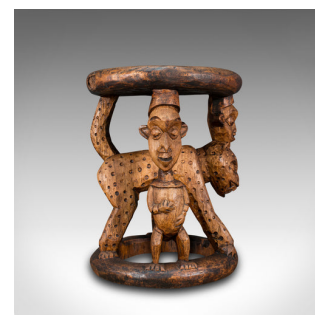

## Antique Yoruba Stool, West African, Benin Kingdom, Ceremonial Table, Circa 1900

### DESCRIPTION

Our Stock # 18.7321

This is an antique Yoruba chief's stool. A West African, Benin Kingdom hardwood ceremonial lamp or side table, dating to the late 19th century, circa 1900.

- Striking example of West African tribal craftsmanship
- Displays a desirable aged patina - minor natural split to top adding to the character
- Naive hand-carved hardwood presents dark russet hues
- Ovoid top with thick rolled edge sitting above the whole
- Pair of supporting figures stand alongside a distinctive, smiling leopard
- Standing upon a hollowed circular base with gently chamfered edges

This is a delightful antique Yoruba stool. Wonderfully hand-carved and lending itself to being an unusual lamp or side table for the home. Delivered waxed, polished and ready to enjoy.

Search [London Fine for #18.7321](#), or scan the QR code for more photos and details

### DIMENSIONS

Max Width: 34.5cm (13.5")  
 Max Depth: 36cm (14.25")  
 Max Height: 45.5cm (18")  
 Top Diameter: 30cm (11.75")