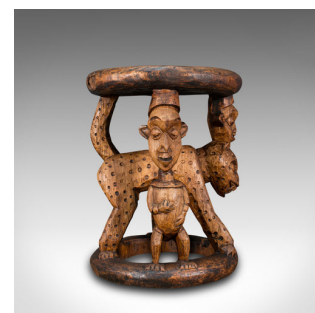

Antique Yoruba Stool, West African, Benin Kingdom, Ceremonial Table, Circa 1900

DESCRIPTION

Our Stock # 18.7321

This is an antique Yoruba chief's stool. A West African, Benin Kingdom hardwood ceremonial lamp or side table, dating to the late 19th century, circa 1900.

- Striking example of West African tribal craftsmanship
- Displays a desirable aged patina - minor natural split to top adding to the character
- Naive hand-carved hardwood presents dark russet hues
- Ovoid top with thick rolled edge sitting above the whole
- Pair of supporting figures stand alongside a distinctive, smiling leopard
- Standing upon a hollowed circular base with gently chamfered edges

This is a delightful antique Yoruba stool. Wonderfully hand-carved and lending itself to being an unusual lamp or side table for the home. Delivered waxed, polished and ready to enjoy.

Search [London Fine for #18.7321](#), or scan the QR code for more photos and details

DIMENSIONS

Max Width: 34.5cm (13.5")
 Max Depth: 36cm (14.25")
 Max Height: 45.5cm (18")
 Top Diameter: 30cm (11.75")