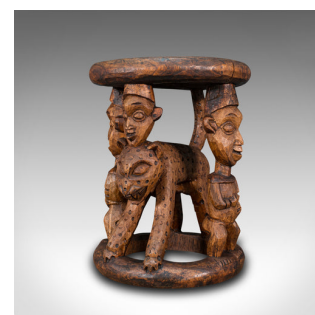

## Antique Yoruba Stool, West African, Benin Kingdom, Ceremonial Table, Circa 1900

### DESCRIPTION

Our Stock # 18.7321

This is an antique Yoruba chief's stool. A West African, Benin Kingdom hardwood ceremonial lamp or side table, dating to the late 19th century, circa 1900.

- Striking example of West African tribal craftsmanship
- Displays a desirable aged patina - minor natural split to top adding to the character
- Naive hand-carved hardwood presents dark russet hues
- Ovoid top with thick rolled edge sitting above the whole
- Pair of supporting figures stand alongside a distinctive, smiling leopard
- Standing upon a hollowed circular base with gently chamfered edges

This is a delightful antique Yoruba stool. Wonderfully hand-carved and lending itself to being an unusual lamp or side table for the home. Delivered waxed, polished and ready to enjoy.

Search [London Fine for #18.7321](#), or scan the QR code for more photos and details

### DIMENSIONS

Max Width: 34.5cm (13.5")  
 Max Depth: 36cm (14.25")  
 Max Height: 45.5cm (18")  
 Top Diameter: 30cm (11.75")