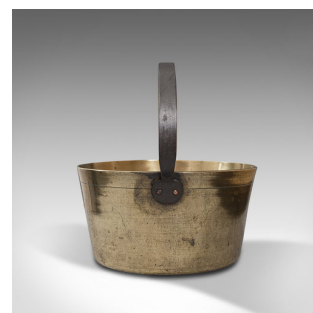

## Heavy Antique Jam Pan, English, Brass, Preserve, Cooking Pot, Georgian, C.1800

### DESCRIPTION

Our Stock # 18.7277

This is a superb, heavy antique jam pan. An English, brass preserve cooking pot, dating to the late Georgian period, circa 1800.

- Wonderfully weathered pan with a reassuring weight of 6.74kg (14.85lb)
- Displays a desirable aged patina and in good original order
- Heavy brass shows an appealing tarnish and dark golden tones
- Tall iron loop handle, fixed and bound with rivets to the body
- Lighter golden tones to the attractive polished interior

This is a delightful antique jam pan, with pleasing patination and as useful today as it was over 200 years ago. Delivered polished and ready for the kitchen or display.

Search [London Fine for #18.7277](#), or scan the QR code for more photos and details

### DIMENSIONS

Max Width: 35cm (13.75")

Max Depth: 33.5cm (13.25")

Max Height: 37cm (14.5")