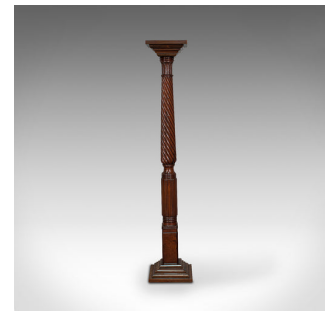

Antique Torchere, English, Mahogany, Plant Stand, Jardiniere, William IV, C.1830

DESCRIPTION

Our Stock # 18.7303

This is an antique torchere. An English, mahogany plant stand or jardiniere, dating to the William IV period and later, circa 1830.

- Appealing, early 19th century antique stand
 - Displaying a desirable aged patina with minimal signs of wear under close inspection
 - Select mahogany offers fine grain interest and deep russet hues beneath a wax polish finish
 - Elegantly carved supports impress with twist reeded and fluted turnings
 - Later, deeply tiered torchere stand suitable for lamps or jardiniere
 - Carved collar decorated with foliate leaf patterns, framed with broad ring turns
 - Square pedestal with frieze panel carvings beneath the dashing turned column
 - Standing upon a tiered base with gentle chamfering

This is a quality antique torchere or jardiniere stand. Distinctive carvings make for an attractive addition to any room. Delivered waxed, polished and ready for the hall or living room.

DIMENSIONS

- Max Width: 25.5cm (10")
- Max Depth: 25.5cm (10")
- Max Height: 137.5cm (54.25")
- Top Width: 23cm (9")
- Top Depth: 22.5cm (8.75")