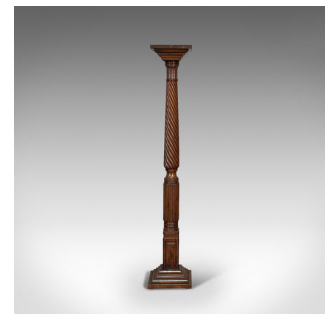

Antique Torchere, English, Mahogany, Plant Stand, Jardiniere, William IV, C.1830

DESCRIPTION

Our Stock # 18.7303

This is an antique torchere. An English, mahogany plant stand or jardiniere, dating to the William IV period and later, circa 1830.

- Appealing, early 19th century antique stand
 - Displaying a desirable aged patina with minimal signs of wear under close inspection
 - Select mahogany offers fine grain interest and deep russet hues beneath a wax polish finish
 - Elegantly carved supports impress with twist reeded and fluted turnings
 - Later, deeply tiered torchere stand suitable for lamps or jardiniere
 - Carved collar decorated with foliate leaf patterns, framed with broad ring turns
 - Square pedestal with frieze panel carvings beneath the dashing turned column
 - Standing upon a tiered base with gentle chamfering

This is a quality antique torchere or jardiniere stand. Distinctive carvings make for an attractive addition to any room. Delivered waxed, polished and ready for the hall or living room.

DIMENSIONS

- Max Width: 25.5cm (10")
- Max Depth: 25.5cm (10")
- Max Height: 137.5cm (54.25")
- Top Width: 23cm (9")
- Top Depth: 22.5cm (8.75")