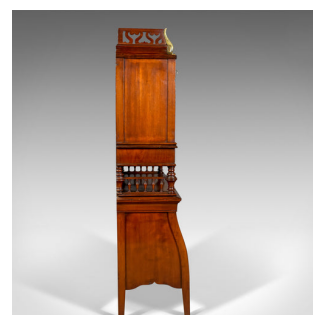

Antique Bureau Cabinet, English, Edwardian, Walnut Cupboard, Circa 1910

DESCRIPTION

Our Stock # 11.3487

This is an antique bureau cabinet, an English, Edwardian, walnut cupboard dating to circa 1910.

- A craftsman's piece in solid walnut
- Delightful colouration and desirable aged patina
- Of good proportion and practical use
- Standing upon square section legs
- A proud, lower, tambour fronted cupboard space
- Smooth action to lift tambour with inside usefully divided into three
- Above, a galleried shelf featuring stout risers and vase turned spindles
- A single, full width frieze drawer over
- Dressed with solid brass drop handle
- Drawer fitted with baize rests to carry the fall when lowered
- Twin field panels dress the fall of the upper cabinet

Search [London Fine for #11.3487](#) , or scan the QR code for more photos and details

DIMENSIONS

Max Width: 72cm (28.25")

Max Depth: 31cm (12.25")

Max Height: 120cm (47.25")

LIST PRICE

£1,695.00