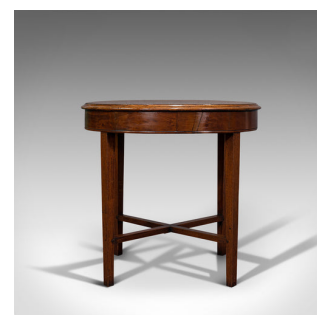

Antique Circular Coffee Table, English, Oak, Lamp, Side, Victorian, Circa 1880

DESCRIPTION

Our Stock # 18.7285

This is an antique circular coffee table. An English, oak lamp or side table, dating to the Victorian period, circa 1880.

- Appealing drum-shape profile
- Displaying a desirable aged patina
- Select oak shows fine grain interest
- Rich caramel hues beneath a quality wax polish finish
- Broad circular top with tiered, rolled edge
- Deep apron with superb figuring
- Raised upon four tapering legs with square section toes
- Cross stretcher bars uniting the opposite leg

This is an appealing antique coffee table with an attractive 360-degree finish making it suitable for central room placement or as a lamp table to the side of a larger room. Solid joints and construction, delivered waxed, polished and ready for the home.

Search [London Fine for #18.7285](#), or scan the QR code for more photos and details

DIMENSIONS

Max Width: 69cm (27.25")

Max Depth: 69cm (27.25")

Max Height: 66.5cm (26.25")