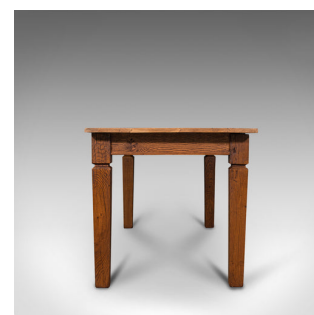

Large Antique Farmhouse Table, English, Oak, 4-6 Seat, Dining, Edwardian, C.1910

DESCRIPTION

Our Stock # 18.6860

This is a large antique farmhouse table. An English, quality oak 4-6 seat dining table, dating to the Edwardian period, circa 1910.

- Superbly figured and generously sized table
- Displays a desirable aged patina and in good original order
- Select oak with an arresting bounty of grain interest throughout
- Mellow caramel hues to the top and apron over deeper caramel legs
- Comfortably seat 4 to 6 diners with a kneeheight of 64cm (25.25")
- Four-plank top quintessential to the countryside farmhouse appeal
- Broad square shoulders encase a deep apron to each side with beaded lower edge
- Raised upon a quartet of stout tapering legs with square feet

This is a strikingly figured antique farmhouse table, offering high visual appeal and useful proportion. Solid joints and construction, delivered waxed, polished and ready for the home.

Search [London Fine for #18.6860](#), or scan the QR code for more photos and details

DIMENSIONS

Max Width: 171cm (67.25")

Max Depth: 77.5cm (30.5")

Max Height: 76cm (30")

Kneeheight: 64cm (25.25")