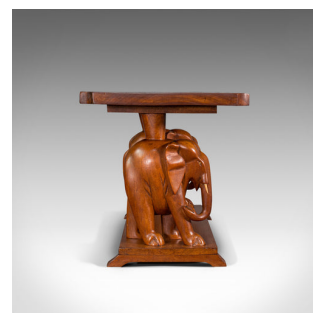

## Vintage Decorative Coffee Table, Asian, Mahogany, Side, Elephants, Art Deco

### DESCRIPTION

Our Stock # 18.7148

This is a vintage decorative coffee table. An Asian, mahogany side table with elephant figures, dating to the late Art Deco period, circa 1940.

- Offering great character and rich colour for the living room
- Displays a desirable aged patina and in very good order
- Mahogany stocks show fine grain interest and striking caramel hues
- Table top supported by a pair of dashing carved elephants
- Eyes and shaped bone tusks presented in contrasting lighter hues
- Standing upon a pair of shaped trestle legs with shaped toes

This is a charming vintage decorative coffee table, ideally suited for collectors of mid-century Art Deco or elephant admirers. Solid joints and construction, delivered waxed, polished and ready for the home.

### DIMENSIONS

Max Width: 88cm (34.75")  
 Max Depth: 45cm (17.75")  
 Max Height: 48cm (19")  
 Gallery Width: 44cm (17.25")  
 Gallery Depth: 27cm (10.75")  
 Gallery Height: 38.5cm (15.25")