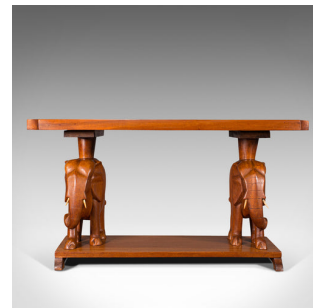

## Vintage Decorative Coffee Table, Asian, Mahogany, Side, Elephants, Art Deco

### DESCRIPTION

Our Stock # 18.7148

This is a vintage decorative coffee table. An Asian, mahogany side table with elephant figures, dating to the late Art Deco period, circa 1940.

- Offering great character and rich colour for the living room
- Displays a desirable aged patina and in very good order
- Mahogany stocks show fine grain interest and striking caramel hues
- Table top supported by a pair of dashing carved elephants
- Eyes and shaped bone tusks presented in contrasting lighter hues
- Standing upon a pair of shaped trestle legs with shaped toes

This is a charming vintage decorative coffee table, ideally suited for collectors of mid-century Art Deco or elephant admirers. Solid joints and construction, delivered waxed, polished and ready for the home.

### DIMENSIONS

Max Width: 88cm (34.75")  
 Max Depth: 45cm (17.75")  
 Max Height: 48cm (19")  
 Gallery Width: 44cm (17.25")  
 Gallery Depth: 27cm (10.75")  
 Gallery Height: 38.5cm (15.25")