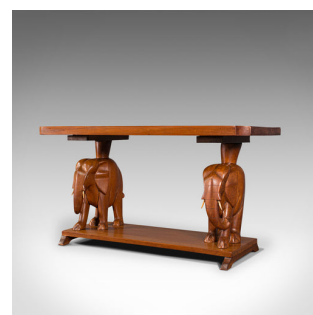

## Vintage Decorative Coffee Table, Asian, Mahogany, Side, Elephants, Art Deco

### DESCRIPTION

Our Stock # 18.7148

This is a vintage decorative coffee table. An Asian, mahogany side table with elephant figures, dating to the late Art Deco period, circa 1940.

- Offering great character and rich colour for the living room
- Displays a desirable aged patina and in very good order
- Mahogany stocks show fine grain interest and striking caramel hues
- Table top supported by a pair of dashing carved elephants
- Eyes and shaped bone tusks presented in contrasting lighter hues
- Standing upon a pair of shaped trestle legs with shaped toes

This is a charming vintage decorative coffee table, ideally suited for collectors of mid-century Art Deco or elephant admirers. Solid joints and construction, delivered waxed, polished and ready for the home.

### DIMENSIONS

Max Width: 88cm (34.75")  
 Max Depth: 45cm (17.75")  
 Max Height: 48cm (19")  
 Gallery Width: 44cm (17.25")  
 Gallery Depth: 27cm (10.75")  
 Gallery Height: 38.5cm (15.25")