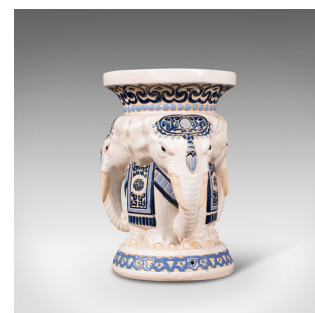

Vintage Elephant Jardiniere Stand, Oriental, Ceramic, Hall, Outdoor, Stool, 1930

DESCRIPTION

Our Stock # 18.7349

This is a vintage elephant jardiniere stand. An Oriental, ceramic hallway planter stand or outdoor stool, dating to the early 20th century, circa 1930.

- Bold decorative form offers great character
- Displaying a desirable aged patina and in good order
- White ceramic ground free of marks or cracks
- Hand painted details in light and dark shades of blue
- Suitable for use as a plant stand or occasional outdoor stool
- The wide, decorated top offers a useful diameter of 29.5cm (11.5")
- Encircled in deep blue Greek key border surrounding a central medallion
- Comfortable resting height of 45cm (17.75")
- A trio of elephant masques of fine detail sit proudly against the body
- Pronounced, gently curved trunks and painted tusks add further interest
- Wearing celebratory head dress and united by sash garlands

Search [London Fine for #18.7349](#) , or scan the QR code for more photos and details

DIMENSIONS

Max Width: 31cm (12.25")

Max Depth: 29cm (11.5")

Max Height: 45cm (17.75")

Top Diameter: 29.5cm (11.5")