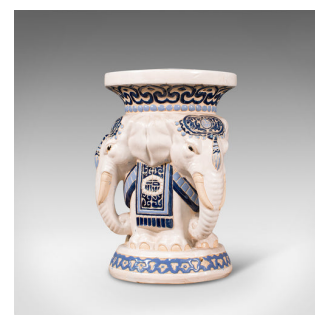

Vintage Elephant Jardiniere Stand, Oriental, Ceramic, Hall, Outdoor, Stool, 1930

DESCRIPTION

Our Stock # 18.7349

This is a vintage elephant jardiniere stand. An Oriental, ceramic hallway planter stand or outdoor stool, dating to the early 20th century, circa 1930.

- Bold decorative form offers great character
- Displaying a desirable aged patina and in good order
- White ceramic ground free of marks or cracks
- Hand painted details in light and dark shades of blue
- Suitable for use as a plant stand or occasional outdoor stool
- The wide, decorated top offers a useful diameter of 29.5cm (11.5")
- Encircled in deep blue Greek key border surrounding a central medallion
- Comfortable resting height of 45cm (17.75")
- A trio of elephant masques of fine detail sit proudly against the body
- Pronounced, gently curved trunks and painted tusks add further interest
- Wearing celebratory head dress and united by sash garlands

Search [London Fine for #18.7349](#) , or scan the QR code for more photos and details

DIMENSIONS

Max Width: 31cm (12.25")

Max Depth: 29cm (11.5")

Max Height: 45cm (17.75")

Top Diameter: 29.5cm (11.5")