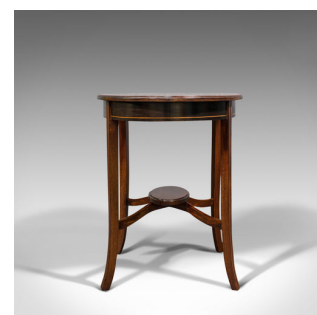

Antique Side Table, English, Mahogany, Walnut, Lamp, Occasional, Regency, C.1820

DESCRIPTION

Our Stock # 18.7360

This is an antique side table. An English, mahogany and walnut lamp or occasional table, dating to the Regency period, circa 1820.

- Delightfully finished, attractive Regency craftsmanship
- Displaying a desirable aged patina and in good order
- Select mahogany and walnut showing fine grain interest and rich russet hues
- Ebonised mahogany draws the eye with deep black lustre
 - The oval top a treat with satinwood inlaid border framing a superbly figured centrepiece
- Ebonised apron decorated with a band of golden stringing, intersected by each of the four leg supports
- Hidden drawer to front, opening smoothly with blind pull to the underside
- Decorative stringing continuing upon the quartet of slender legs
- Lower shelf to centre, united by four serpentine stretcher supports
- The gently splayed legs at canted angles with square section toes

Search [London Fine for #18.7360](#), or scan the QR code for more photos and details

DIMENSIONS

- Max Width: 60.5cm (23.75")
- Max Depth: 43cm (17")
- Max Height: 54cm (21.25")
- Lower Tier Width: 23cm (9")
- Lower Tier Depth: 12.5cm (5")
- Lower Tier Height: 23cm (9")