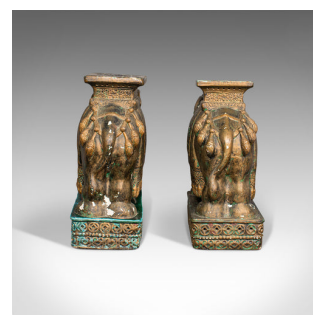

Pair Of, Antique Decorative Elephant Side Table, Indian, Ceramic, Victorian

DESCRIPTION

Our Stock # 18.7348

This is an antique pair of decorative elephant side tables. An Indian, heavy ceramic occasional table or stool, dating to the late Victorian period, circa 1900.

- Fascinating character and wonderfully aged tables
- Displaying a desirable aged patina
- Heavy ceramic forms with superb elephant representations
- Decades of weathering bless each with a bounty of patinated colour
- Podium type top surface ideal for a lamp or occasional resting
- The elephant dressed in full ceremonial outfit, with head-dress and protective rug
- Decorative patterns of intricate detail across the whole treat the eye
- Standing upon stout pedestal bases, with repeating bands of pattern

This is a striking antique pair of elephant tables, highly decorative and pleasingly patinated. Delivered polished and ready to enjoy.

Search [London Fine for #18.7348](#) , or scan the QR code for more photos and details

DIMENSIONS

Max Width: 23.5cm (9.25")

Max Depth: 50.5cm (20")

Max Height: 54cm (21.25")

Top Surface Width: 19.5cm (7.75")

Top Surface Depth: 21cm (8.25")