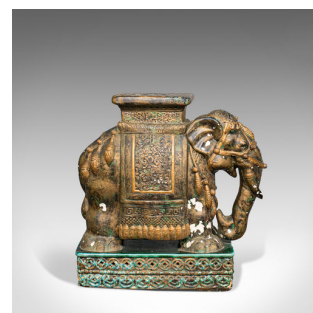

Pair Of, Antique Decorative Elephant Side Table, Indian, Ceramic, Victorian

DESCRIPTION

Our Stock # 18.7348

This is an antique pair of decorative elephant side tables. An Indian, heavy ceramic occasional table or stool, dating to the late Victorian period, circa 1900.

- Fascinating character and wonderfully aged tables
- Displaying a desirable aged patina
- Heavy ceramic forms with superb elephant representations
- Decades of weathering bless each with a bounty of patinated colour
- Podium type top surface ideal for a lamp or occasional resting
- The elephant dressed in full ceremonial outfit, with head-dress and protective rug
- Decorative patterns of intricate detail across the whole treat the eye
- Standing upon stout pedestal bases, with repeating bands of pattern

This is a striking antique pair of elephant tables, highly decorative and pleasingly patinated. Delivered polished and ready to enjoy.

Search [London Fine for #18.7348](#) , or scan the QR code for more photos and details

DIMENSIONS

Max Width: 23.5cm (9.25")

Max Depth: 50.5cm (20")

Max Height: 54cm (21.25")

Top Surface Width: 19.5cm (7.75")

Top Surface Depth: 21cm (8.25")