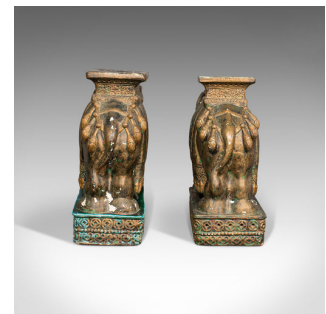

Pair Of, Antique Decorative Elephant Side Table, Indian, Ceramic, Victorian

**DESCRIPTION**

Our Stock # 18.7348

This is an antique pair of decorative elephant side tables. An Indian, heavy ceramic occasional table or stool, dating to the late Victorian period, circa 1900.

- Fascinating character and wonderfully aged tables
- Displaying a desirable aged patina
- Heavy ceramic forms with superb elephant representations
- Decades of weathering bless each with a bounty of patinated colour
- Podium type top surface ideal for a lamp or occasional resting
- The elephant dressed in full ceremonial outfit, with head-dress and protective rug
- Decorative patterns of intricate detail across the whole treat the eye
- Standing upon stout pedestal bases, with repeating bands of pattern

This is a striking antique pair of elephant tables, highly decorative and pleasingly patinated. Delivered polished and ready to enjoy.

Search [London Fine for #18.7348](#) , or scan the QR code for more photos and details

**DIMENSIONS**

Max Width: 23.5cm (9.25")

Max Depth: 50.5cm (20")

Max Height: 54cm (21.25")

Top Surface Width: 19.5cm (7.75")

Top Surface Depth: 21cm (8.25")