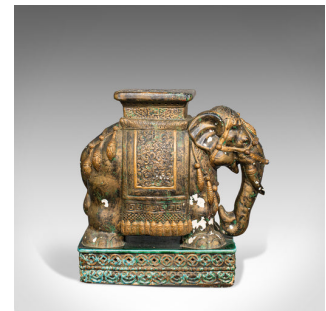

Pair Of, Antique Decorative Elephant Side Table, Indian, Ceramic, Victorian

**DESCRIPTION**

Our Stock # 18.7348

This is an antique pair of decorative elephant side tables. An Indian, heavy ceramic occasional table or stool, dating to the late Victorian period, circa 1900.

- Fascinating character and wonderfully aged tables
- Displaying a desirable aged patina
- Heavy ceramic forms with superb elephant representations
- Decades of weathering bless each with a bounty of patinated colour
- Podium type top surface ideal for a lamp or occasional resting
- The elephant dressed in full ceremonial outfit, with head-dress and protective rug
- Decorative patterns of intricate detail across the whole treat the eye
- Standing upon stout pedestal bases, with repeating bands of pattern

This is a striking antique pair of elephant tables, highly decorative and pleasingly patinated. Delivered polished and ready to enjoy.

Search [London Fine for #18.7348](#) , or scan the QR code for more photos and details

**DIMENSIONS**

Max Width: 23.5cm (9.25")

Max Depth: 50.5cm (20")

Max Height: 54cm (21.25")

Top Surface Width: 19.5cm (7.75")

Top Surface Depth: 21cm (8.25")