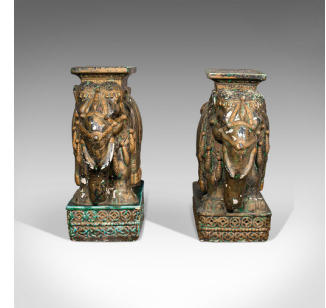

Pair Of, Antique Decorative Elephant Side Table, Indian, Ceramic, Victorian

**DESCRIPTION**

Our Stock # 18.7348

This is an antique pair of decorative elephant side tables. An Indian, heavy ceramic occasional table or stool, dating to the late Victorian period, circa 1900.

- Fascinating character and wonderfully aged tables
- Displaying a desirable aged patina
- Heavy ceramic forms with superb elephant representations
- Decades of weathering bless each with a bounty of patinated colour
- Podium type top surface ideal for a lamp or occasional resting
- The elephant dressed in full ceremonial outfit, with head-dress and protective rug
- Decorative patterns of intricate detail across the whole treat the eye
- Standing upon stout pedestal bases, with repeating bands of pattern

This is a striking antique pair of elephant tables, highly decorative and pleasingly patinated. Delivered polished and ready to enjoy.

Search [London Fine for #18.7348](#) , or scan the QR code for more photos and details

**DIMENSIONS**

Max Width: 23.5cm (9.25")

Max Depth: 50.5cm (20")

Max Height: 54cm (21.25")

Top Surface Width: 19.5cm (7.75")

Top Surface Depth: 21cm (8.25")