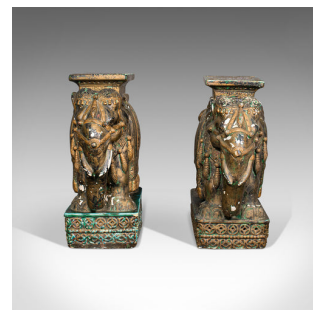

Pair Of, Antique Decorative Elephant Side Table, Indian, Ceramic, Victorian

DESCRIPTION

Our Stock # 18.7348

This is an antique pair of decorative elephant side tables. An Indian, heavy ceramic occasional table or stool, dating to the late Victorian period, circa 1900.

- Fascinating character and wonderfully aged tables
- Displaying a desirable aged patina
- Heavy ceramic forms with superb elephant representations
- Decades of weathering bless each with a bounty of patinated colour
- Podium type top surface ideal for a lamp or occasional resting
- The elephant dressed in full ceremonial outfit, with head-dress and protective rug
- Decorative patterns of intricate detail across the whole treat the eye
- Standing upon stout pedestal bases, with repeating bands of pattern

This is a striking antique pair of elephant tables, highly decorative and pleasingly patinated. Delivered polished and ready to enjoy.

Search [London Fine for #18.7348](#) , or scan the QR code for more photos and details

DIMENSIONS

Max Width: 23.5cm (9.25")

Max Depth: 50.5cm (20")

Max Height: 54cm (21.25")

Top Surface Width: 19.5cm (7.75")

Top Surface Depth: 21cm (8.25")