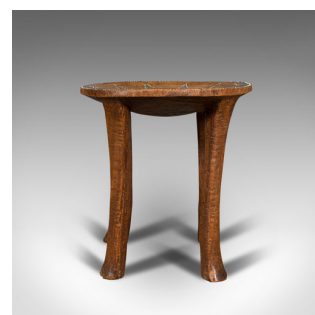

Small Antique Tribal Side Table, Australian, Lamp, Stool, Late Victorian, C.1900

**DESCRIPTION**

Our Stock # 18.7380

This is a small antique tribal side table. An Australian, fruitwood lamp table or stool, dating to the late Victorian period, circa 1900.

- Naive indigenous charm and pleasingly decorated top
- Displaying a desirable aged patina
- Hand-carved fruitwood with rich caramel hues
- Dished table top finished with an abundance of colourful beads
- Beaming sun motif presented in a palette of red, blue and green
- Standing upon four gently tapering legs with flared toes

This is a delightfully charming small antique tribal side table, sure to add interest to the reception hall or any room with character. Delivered waxed, polished and ready for the home.

Search [London Fine](#) for #18.7380, or scan the QR code for more photos and details

DIMENSIONS

Max Width: 33.5cm (13.25")

Max Depth: 34cm (13.5")

Max Height: 35.5cm (14")