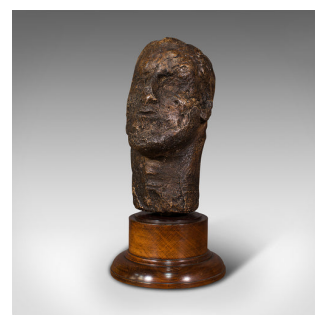

## Antique Male Portrait Bust, Continental, Plaster, Sculpture, Victorian, C.1860

**DESCRIPTION**

Our Stock # 18.7393

This is an antique male portrait bust. A Continental, plaster sculpture presented upon an oak base, dating to the mid Victorian period, circa 1860.

- Of striking appearance with shimmering tones and raw finish
- Displaying a desirable aged patina and in good order throughout
- Plaster form finished with golden tones over a darker ground
- Fascinating male bust with sculptor's inscription to rear - possibly reading Tocle
- Raised upon a circular oak base offering fine grain interest, dressed with leather pad beneath

This is a charming antique male portrait bust, pleasingly naive and with beautiful colouration. Delivered polished and ready to display.

Search [London Fine for #18.7393](#), or scan the QR code for more photos and details