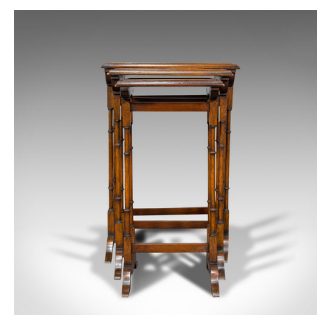

Antique Trio of Nest Tables, English, Walnut, Mahogany, Nesting, Side, Edwardian

DESCRIPTION

Our Stock # 18.7398

This is an antique trio of nest tables. An English, walnut over mahogany set of 3 nesting side tables, dating to the Edwardian period, circa 1910.

- Of quality craftsmanship, strongly jointed and robust
- Displaying a desirable aged patina and in good order
- Superb walnut shows fine grain interest
- Rich, deep caramel hues beneath a wax polish finish
- Each of the galleried table tops are decorated with an inlay of book-matched walnut
- Raised upon pairs of mahogany turned column supports united by stretchers to the rear
- Stood upon arched trestle feet with serpentine carved appearance
- Nesting perfectly or cascading to provide interest in a room

This is an attractive antique trio of nest tables, with striking grain interest and attractive colour. Solid joints and construction, delivered waxed, polished and ready to be enjoyed.

Search [London Fine for #18.7398](#) , or scan the QR code for more photos and details

DIMENSIONS

- Table 1 Width: 42.5cm (16.75")
- Table 1 Depth: 32cm (12.5")
- Table 1 Height: 63cm (24.75")
- Table 2 Width: 35cm (13.75")
- Table 2 Depth: 30cm (11.75")
- Table 2 Height: 61cm (24")
- Table 3 Width: 28.5cm (11.25")
- Table 3 Depth: 27.5cm (10.75")
- Table 3 Height: 59.5cm (23.5")