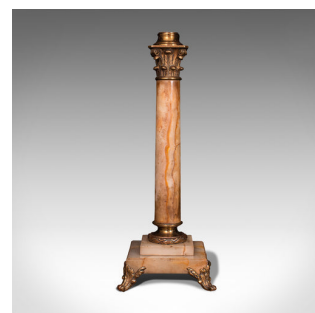

Antique Centrepiece Candelabra, Marble, Decorative, Candlestick, Victorian, 1870

DESCRIPTION

Our Stock # 18.7040

This is an antique centrepiece candelabra. A Continental, Sienna marble and gilt metal decorative candlestick, dating to the Victorian period, circa 1870.

- Delightfully Italianate and of good proportion
- Displaying a desirable aged patina and in good order
- Presenting inviting colour, the Sienna marble radiates warmth from its yellow hues
- Polished gilt metal offers contrasting golden tones
- Candle nozzle stands above a triumphant plume of feathers
- Decorated circular mount supporting the whole
- Tiered pedestal base stands upon a quartet of shaped legs with scrolled toes

This is a superb antique centrepiece candelabra, and of wonderful size for the dining table. Offering pleasing colour and gilt finish, dress your dinner parties with this decorative candlestick. Delivered polished and ready to display.

Search [London Fine for #18.7040](#) , or scan the QR code for more photos and details

DIMENSIONS

- Max Width: 15.5cm (6")
- Max Depth: 15.5cm (6")
- Max Height: 41cm (16.25")
- Candle Nozzle Diameter: 2.5cm (1")