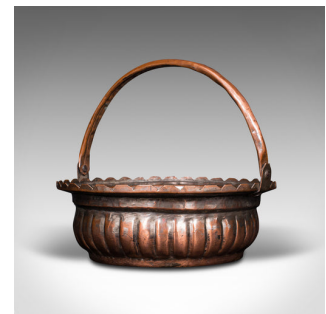

Antique Garden Trug, English, Copper, Basket, Decorative Planter, Victoria, 1880

DESCRIPTION

Our Stock # 18.7403

This is an antique summer garden trug. An English, copper basket or decorative planter, dating to the Victorian period, circa 1880.

- Graced by superb weathering and appealing hues
- Displaying a desirably age patina throughout
- Antique copper with shimmering amber tones and hand-shaped details
- Articulated loop handle for ease of carrying in the ornamental garden
- Foliate motif to petal shaped rim and shallow, bulbous body

This is an appealing antique summer garden trug, offering a touch of antique elegance to tending the flower bed. Delivered polished and ready to serve or enjoy.

Search [London Fine for #18.7403](#), or scan the QR code for more photos and details

DIMENSIONS

Max Width: 32cm (12.5")

Max Depth: 31cm (12.25")

Max Height: 12.5cm (5")