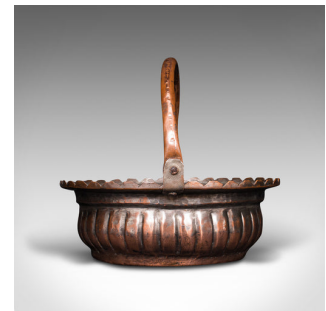

Antique Garden Trug, English, Copper, Basket, Decorative Planter, Victoria, 1880

DESCRIPTION

Our Stock # 18.7403

This is an antique summer garden trug. An English, copper basket or decorative planter, dating to the Victorian period, circa 1880.

- Graced by superb weathering and appealing hues
- Displaying a desirably age patina throughout
- Antique copper with shimmering amber tones and hand-shaped details
- Articulated loop handle for ease of carrying in the ornamental garden
- Foliate motif to petal shaped rim and shallow, bulbous body

This is an appealing antique summer garden trug, offering a touch of antique elegance to tending the flower bed. Delivered polished and ready to serve or enjoy.

Search [London Fine for #18.7403](#), or scan the QR code for more photos and details