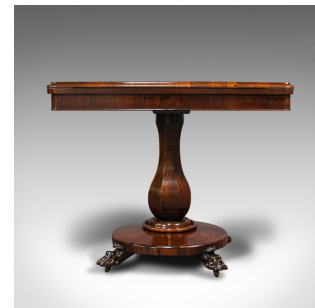

Antique Folding Card Table, Rosewood, Games, Bridge, Newly Restored, Victorian

DESCRIPTION

Our Stock # 18.7192

This is a striking antique folding card table. An English, rosewood gaming or bridge table benefiting from a recent professional restoration, dating to the early Victorian period, circa 1850.

- Graced with fascinating and beautiful figuring
- Displays a desirable aged patina and in good order
- Select Rosewood presents superior grain interest throughout
- From beneath a quality wax polish finish, dashing caramel hues invite the eye
- Newly restored to a superlative condition by a professional craftsman
- Quality folding top, opening smoothly to a square gaming surface
 - Deep emerald in colour, the 81cm (32") diameter bridge baize offers a generous surface

- Useful card box accessed when turning the top through 90-degrees
- Octagonal baluster support an intriguing example of the craftsmanship herein
- Gently conical base graced with further Rosewood interest
- Quartet of ornate hairy lion's paw feet ride upon hidden brass castors

Search [London Fine for #18.7192](#) , or scan the QR code for more photos and details

DIMENSIONS

- Max Width: 91cm (35.75")
- Max Depth: 45cm (17.75")
- Max Height: 72cm (28.25")
- Extended Width: 90.5cm (35.75")
- Extended Depth: 90.5cm (35.75")
- Extended Height: 70cm (27.5")
- Baize Diameter: 81cm (32")