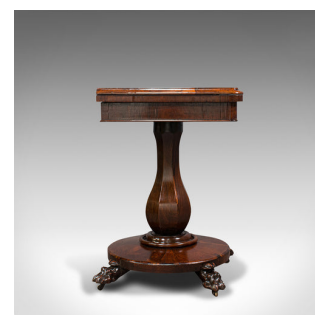

Antique Folding Card Table, Rosewood, Games, Bridge, Newly Restored, Victorian

DESCRIPTION

Our Stock # 18.7192

This is a striking antique folding card table. An English, rosewood gaming or bridge table benefiting from a recent professional restoration, dating to the early Victorian period, circa 1850.

- Graced with fascinating and beautiful figuring
- Displays a desirable aged patina and in good order
- Select Rosewood presents superior grain interest throughout
- From beneath a quality wax polish finish, dashing caramel hues invite the eye
- Newly restored to a superlative condition by a professional craftsman
- Quality folding top, opening smoothly to a square gaming surface
 - Deep emerald in colour, the 81cm (32") diameter bridge baize offers a generous surface

- Useful card box accessed when turning the top through 90-degrees
- Octagonal baluster support an intriguing example of the craftsmanship herein
- Gently conical base graced with further Rosewood interest
- Quartet of ornate hairy lion's paw feet ride upon hidden brass castors

Search [London Fine for #18.7192](#) , or scan the QR code for more photos and details

DIMENSIONS

- Max Width: 91cm (35.75")
- Max Depth: 45cm (17.75")
- Max Height: 72cm (28.25")
- Extended Width: 90.5cm (35.75")
- Extended Depth: 90.5cm (35.75")
- Extended Height: 70cm (27.5")
- Baize Diameter: 81cm (32")