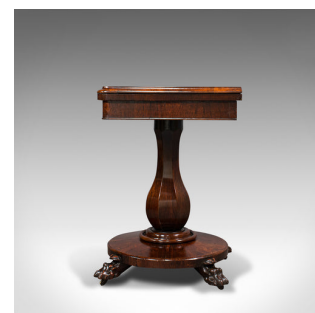

Antique Folding Card Table, Rosewood, Games, Bridge, Newly Restored, Victorian

DESCRIPTION

Our Stock # 18.7192

This is a striking antique folding card table. An English, rosewood gaming or bridge table benefiting from a recent professional restoration, dating to the early Victorian period, circa 1850.

- Graced with fascinating and beautiful figuring
- Displays a desirable aged patina and in good order
- Select Rosewood presents superior grain interest throughout
- From beneath a quality wax polish finish, dashing caramel hues invite the eye
- Newly restored to a superlative condition by a professional craftsman
- Quality folding top, opening smoothly to a square gaming surface
 - Deep emerald in colour, the 81cm (32") diameter bridge baize offers a generous surface

- Useful card box accessed when turning the top through 90-degrees
- Octagonal baluster support an intriguing example of the craftsmanship herein
- Gently conical base graced with further Rosewood interest
- Quartet of ornate hairy lion's paw feet ride upon hidden brass castors

Search [London Fine for #18.7192](#) , or scan the QR code for more photos and details

DIMENSIONS

- Max Width: 91cm (35.75")
- Max Depth: 45cm (17.75")
- Max Height: 72cm (28.25")
- Extended Width: 90.5cm (35.75")
- Extended Depth: 90.5cm (35.75")
- Extended Height: 70cm (27.5")
- Baize Diameter: 81cm (32")