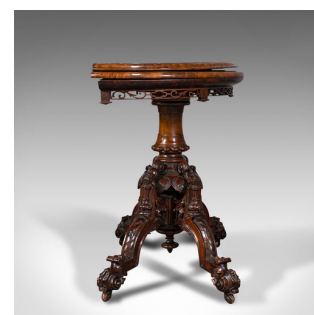

Antique Card Table, English, Walnut, Inlay, Folding, Bridge, Games, Victorian

DESCRIPTION

Our Stock # 18.7364

This is a striking antique card table. An English, book-matched walnut and boxwood inlay folding bridge games table, dating to the Victorian period, circa 1870.

- Beautiful Victorian craftsmanship for the finest gentleman's lounge
- Displaying a desirable aged patina, in good original order
- Superb book-matched walnut offers fine grain interest
- Deep russet hues beam beneath a wax polish finish
- Demi-lune in form, the attractive top graced with quality boxwood inlay
- Rotating with smooth action through 90-degrees, revealing a shallow card box
- Deep emerald green bridge baize in two parts, opening upon brass strap hinges
- The quality later baize set within a deep walnut frame with appealing figuring
 - Pierced fretwork apron adorns the top, dressing the gently rolled edge with eye-catching detail
 - Turned baluster support over a foliate carved decorative bulb
 - Gently arched knees finished with leaf motif uniting the leg and column with ornamental stretchers

DIMENSIONS

- Max Width: 85cm (33.5")
- Max Depth: 47cm (18.5")
- Max Height: 71.5cm (28.25")
- Extended Width: 92cm (36.25")
- Extended Depth: 85cm (33.5")
- Extended Height: 70cm (27.5")
- Baize Width: 81cm (32")
- Baize Depth: 72cm (28.25")