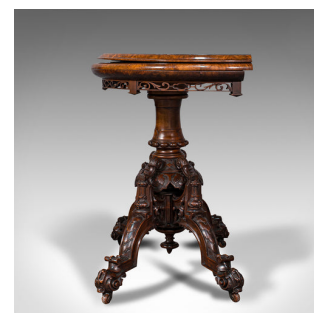

Antique Card Table, English, Walnut, Inlay, Folding, Bridge, Games, Victorian

DESCRIPTION

Our Stock # 18.7364

This is a striking antique card table. An English, book-matched walnut and boxwood inlay folding bridge games table, dating to the Victorian period, circa 1870.

- Beautiful Victorian craftsmanship for the finest gentleman's lounge
- Displaying a desirable aged patina, in good original order
- Superb book-matched walnut offers fine grain interest
- Deep russet hues beam beneath a wax polish finish
- Demi-lune in form, the attractive top graced with quality boxwood inlay
- Rotating with smooth action through 90-degrees, revealing a shallow card box
- Deep emerald green bridge baize in two parts, opening upon brass strap hinges
- The quality later baize set within a deep walnut frame with appealing figuring
 - Pierced fretwork apron adorns the top, dressing the gently rolled edge with eye-catching detail
 - Turned baluster support over a foliate carved decorative bulb
 - Gently arched knees finished with leaf motif uniting the leg and column with ornamental stretchers

DIMENSIONS

- Max Width: 85cm (33.5")
- Max Depth: 47cm (18.5")
- Max Height: 71.5cm (28.25")
- Extended Width: 92cm (36.25")
- Extended Depth: 85cm (33.5")
- Extended Height: 70cm (27.5")
- Baize Width: 81cm (32")
- Baize Depth: 72cm (28.25")