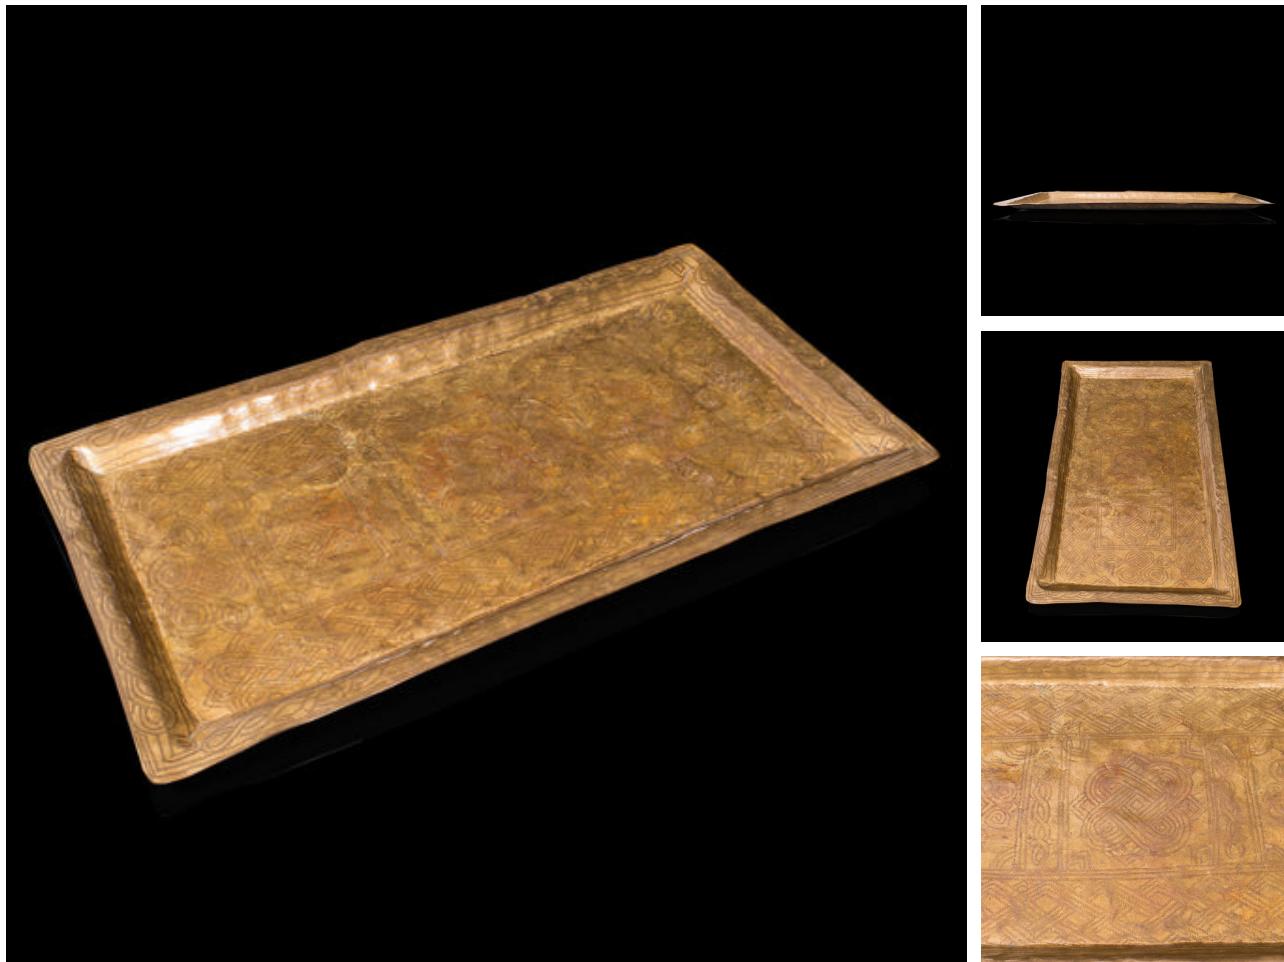

Vintage Decorative Serving Tray, African, Drinks, Nigerian, Aikin Kano, C.1960

**DESCRIPTION**

Our Stock # 18.7410

This is a vintage decorative serving tray. A West African, hand finished drinks tray by Nigerian artist Aikin Kano, dating to the mid 20th century, circa 1960.

- Charmingly naive decoration for the dinner party
- Displaying a desirable aged patina
- Brass displays superb weathering and hand-beaten finish
- Etched decoration with serpentine geometric patterns
- Hand inscribed to reverse with the artist's name Aikin Kano

This is an unusual and distinctive vintage serving tray, offering a West African taste to your drinks party. Delivered polished and ready to use.

Search [London Fine for #18.7410](#), or scan the QR code for more photos and details

DIMENSIONS

Max Width: 49cm (19.25")

Max Depth: 27cm (10.75")

Max Height: 2cm (.75")

Internal Width: 42cm (16.5")

Internal Depth: 21cm (8.25")