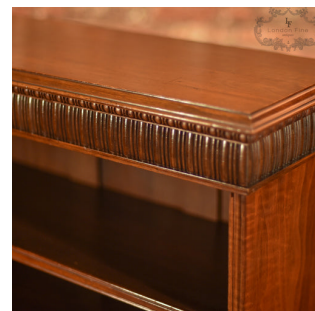

Late Victorian, Walnut, Open Book Shelf, c.1900

DESCRIPTION

Our Stock # LFA-1305 This is an antique, late Victorian open bookshelf dating to c.1900. The walnut glows in warm tones displaying good grain detail in the polished finish. Raised on arched feet shaped into the side panels, this bookcase carries clean lines modestly decorated with subtle fluting details to the side and shelf edges. The four shelves are fully adjustable on brass brackets with the back of the cabinet finished in good quality panelled boards. The top is in fine condition with attractive grain and a classic moulded edge. The well executed, bowed frieze features vertical reeding and flutes beneath a race of reciprocating ball and bar. Elegant and understated, an item of quality with solid joints and construction, delivered waxed, polished and ready for the home.

Search [London Fine for #LFA-1305](#) or scan the QR code for more photos and details

DIMENSIONS

Max Width: 95cm (37.5")
Max Depth: 27cm (10.75")
Max Height: 129cm (50.75")