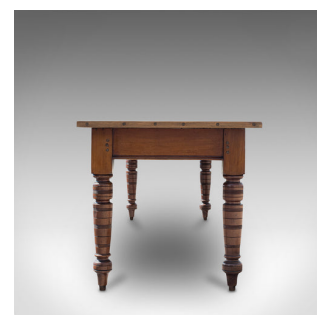

Large Antique Farmhouse Table, English, Mahogany, Pine, Dining, Kitchen, C.1900

DESCRIPTION

Our Stock # 18.7337

This is a large antique farmhouse table. An English, mahogany and pine dining or kitchen table for 8-10 people, dating to the Victorian period and later, circa 1900.

- Generous proportions of 8' 6" x 2' 6"
- Displays a desirable aged patina and in good order
- Pine table top shows light caramel hues and offers fine grain interest
- The frame and legs in select mahogany with a rich caramel finish
- Deep table top at 1" thick and finished with cleated ends
- Broad, square cut shoulders enclose a deep apron
- Supported upon baluster turned legs with ring-turned decoration
- Stands upon a quartet of tapering cylindrical feet

This is an appealing and large antique farmhouse table, with usefully narrow proportions to seat 8-10 guests. Solid joints and construction, delivered waxed, polished and ready for the home.

Search [London Fine for #18.7337](#), or scan the QR code for more photos and details

DIMENSIONS

Max Width: 263cm (103.5")

Max Depth: 80cm (31.5")

Max Height: 76cm (30")

Kneehole Height: 58cm (22.75")