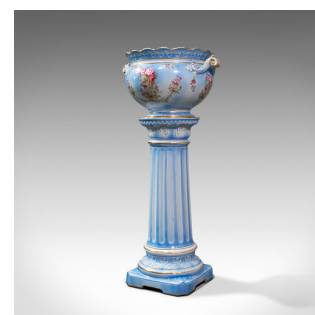

Antique Jardiniere On Stand, English, Ceramic, Decorative Planter, Victorian

DESCRIPTION

Our Stock # 18.7413

This is an antique jardiniere on stand. An English, ceramic decorative planter with ornamental column, dating to the Victorian period, circa 1880.

- Rich in colour and with classical and Renaissance overtones
- Displaying a desirable aged patina - one fine firing crack to rim observed under close inspection
- White ceramic base with light blue wash beneath a quality glaze
- Gilt flourishes to the rim and handles add an attractive contrast
- Of bulb form, the serpentine foliate rim sits above the generously sized planter
- Bouquets of detailed flowers adorn the fascia in a palette of pink hues
- Ornate handles with scrolling forms terminate in expressive leaf motif
- Mark to base reads 'Athens' likely the pattern mark of Davenport, Staffordshire
- Attractive column stand with classical taste offers a surface diameter of 25cm (9.75")
- Continuing the decor of the planter, the column decorated with chased leaf patterns and gilt touches
- Presenting a tapering profile with deeply reeded form

Search [London Fine for #18.7413](#) , or scan the QR code for more photos and details

DIMENSIONS

- Max Width: 44.5cm (17.5")
- Max Depth: 36cm (14.25")
- Max Height: 94cm (37")
- Pot Width: 44cm (17.25")
- Pot Depth: 36cm (14.25")
- Pot Height: 26.5cm (10.5")
- Opening Diameter: 29cm (11.5")
- Stand Width: 28.5cm (11.25")
- Stand Depth: 28.5cm (11.25")
- Stand Height: 68cm (26.75")
- Top Diameter: 25cm (9.75")