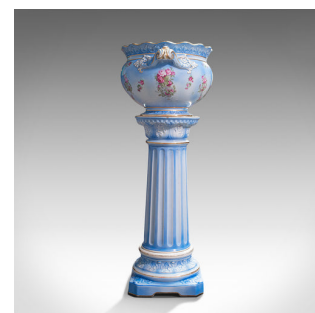

Antique Jardiniere On Stand, English, Ceramic, Decorative Planter, Victorian

DESCRIPTION

Our Stock # 18.7413

This is an antique jardiniere on stand. An English, ceramic decorative planter with ornamental column, dating to the Victorian period, circa 1880.

- Rich in colour and with classical and Renaissance overtones
- Displaying a desirable aged patina - one fine firing crack to rim observed under close inspection
- White ceramic base with light blue wash beneath a quality glaze
- Gilt flourishes to the rim and handles add an attractive contrast
- Of bulb form, the serpentine foliate rim sits above the generously sized planter
- Bouquets of detailed flowers adorn the fascia in a palette of pink hues
- Ornate handles with scrolling forms terminate in expressive leaf motif
- Mark to base reads 'Athens' likely the pattern mark of Davenport, Staffordshire
- Attractive column stand with classical taste offers a surface diameter of 25cm (9.75")
- Continuing the decor of the planter, the column decorated with chased leaf patterns and gilt touches
- Presenting a tapering profile with deeply reeded form

Search [London Fine for #18.7413](#) , or scan the QR code for more photos and details

DIMENSIONS

- Max Width: 44.5cm (17.5")
- Max Depth: 36cm (14.25")
- Max Height: 94cm (37")
- Pot Width: 44cm (17.25")
- Pot Depth: 36cm (14.25")
- Pot Height: 26.5cm (10.5")
- Opening Diameter: 29cm (11.5")
- Stand Width: 28.5cm (11.25")
- Stand Depth: 28.5cm (11.25")
- Stand Height: 68cm (26.75")
- Top Diameter: 25cm (9.75")