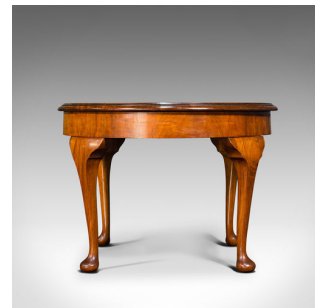

Antique Sofa Table, English, Walnut, Circular, Centre, Side, Edwardian, C.1900

DESCRIPTION

Our Stock # 18.7131

This is an antique sofa table. An English, walnut circular centre or side table, dating to the Edwardian period, circa 1910.

- Wonderfully figured and of rich colour
- Displaying desirable signs of age and patina
- Select walnut offers fine grain interest and rich caramel hues
- Striking quarter bookmatched top draws the eye
- Attractive shaped bracket knees beneath a deep apron
- Raised upon a quartet of cabriole legs with sinuous pad feet

This is an appealing antique sofa table, offering rich hues and grain interest for the home. Solid joints and construction, delivered waxed, polished and ready to enjoy.

Search [London Fine for #18.7131](#) , or scan the QR code for more photos and details

DIMENSIONS

Max Width: 60.5cm (23.75")

Max Depth: 60.5cm (23.75")

Max Height: 43cm (17")