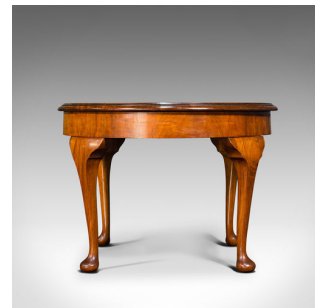

## Antique Sofa Table, English, Walnut, Circular, Centre, Side, Edwardian, C.1900

**DESCRIPTION**

Our Stock # 18.7131

This is an antique sofa table. An English, walnut circular centre or side table, dating to the Edwardian period, circa 1910.

- Wonderfully figured and of rich colour
- Displaying desirable signs of age and patina
- Select walnut offers fine grain interest and rich caramel hues
- Striking quarter bookmatched top draws the eye
- Attractive shaped bracket knees beneath a deep apron
- Raised upon a quartet of cabriole legs with sinuous pad feet

This is an appealing antique sofa table, offering rich hues and grain interest for the home. Solid joints and construction, delivered waxed, polished and ready to enjoy.

Search [London Fine for #18.7131](#) , or scan the QR code for more photos and details

**DIMENSIONS**

Max Width: 60.5cm (23.75")

Max Depth: 60.5cm (23.75")

Max Height: 43cm (17")