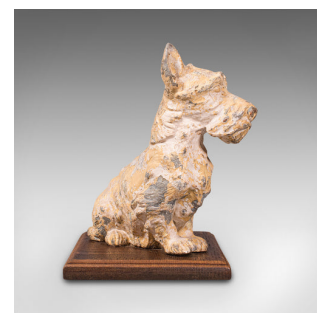

## Antique Decorative Scottish Terrier, British, Ornamental Scottie Dog, Edwardian

### DESCRIPTION

Our Stock # 18.7446

This is an antique decorative Scottish Terrier. A British, spelter over oak ornamental Scottie dog, dating to the Edwardian period, circa 1910.

- Nicely detailed and full of character
- Displaying a desirable aged patina and in good order
- Of appealing, true to breed form, the spelter sculpture offers a melange of mellow hues
- Displays signs of paint wear commensurate with age
- Presented upon a quality oak plinth with wisps of medullary rays

This is an antique decorative Scottish Terrier, with bags of character and best of breed detail. Delivered polished and ready to display.

Search [London Fine for #18.7446](#) , or scan the QR code for more photos and details