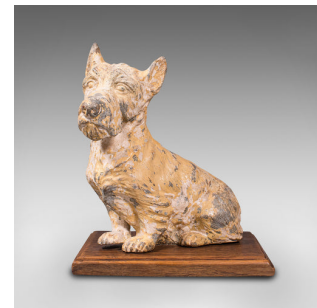

## Antique Decorative Scottish Terrier, British, Ornamental Scottie Dog, Edwardian

### DESCRIPTION

Our Stock # 18.7446

This is an antique decorative Scottish Terrier. A British, spelter over oak ornamental Scottie dog, dating to the Edwardian period, circa 1910.

- Nicely detailed and full of character
- Displaying a desirable aged patina and in good order
- Of appealing, true to breed form, the spelter sculpture offers a melange of mellow hues
- Displays signs of paint wear commensurate with age
- Presented upon a quality oak plinth with wisps of medullary rays

This is an antique decorative Scottish Terrier, with bags of character and best of breed detail. Delivered polished and ready to display.

Search [London Fine for #18.7446](#) , or scan the QR code for more photos and details