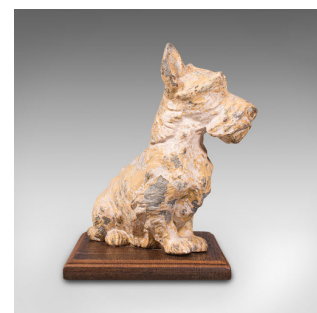

Antique Decorative Scottish Terrier, British, Ornamental Scottie Dog, Edwardian

DESCRIPTION

Our Stock # 18.7446

This is an antique decorative Scottish Terrier. A British, spelter over oak ornamental Scottie dog, dating to the Edwardian period, circa 1910.

- Nicely detailed and full of character
- Displaying a desirable aged patina and in good order
- Of appealing, true to breed form, the spelter sculpture offers a melange of mellow hues
- Displays signs of paint wear commensurate with age
- Presented upon a quality oak plinth with wisps of medullary rays

This is an antique decorative Scottish Terrier, with bags of character and best of breed detail. Delivered polished and ready to display.

Search [London Fine for #18.7446](#) , or scan the QR code for more photos and details