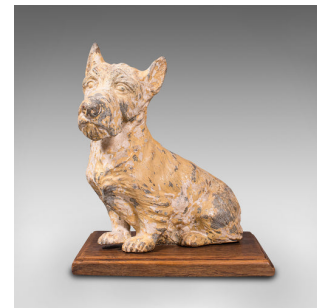

Antique Decorative Scottish Terrier, British, Ornamental Scottie Dog, Edwardian

DESCRIPTION

Our Stock # 18.7446

This is an antique decorative Scottish Terrier. A British, spelter over oak ornamental Scottie dog, dating to the Edwardian period, circa 1910.

- Nicely detailed and full of character
- Displaying a desirable aged patina and in good order
- Of appealing, true to breed form, the spelter sculpture offers a melange of mellow hues
- Displays signs of paint wear commensurate with age
- Presented upon a quality oak plinth with wisps of medullary rays

This is an antique decorative Scottish Terrier, with bags of character and best of breed detail. Delivered polished and ready to display.

Search [London Fine for #18.7446](#) , or scan the QR code for more photos and details