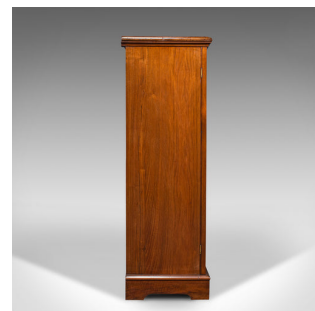

## Antique Side Cabinet, English, Walnut, Drinks Cupboard, Bookcase, Edwardian

### DESCRIPTION

Our Stock # 18.6827

This is an antique side cabinet. An English, walnut drinks cupboard or bookcase, dating to the Edwardian period, circa 1910.

- Of useful height as an elegant drinks cabinet or enclosed bookcase
- Displaying a desirable aged patina and in good order
- Walnut presents wonderful caramel hues beneath a wax polish finish
- Quality stocks graced with fine grain interest throughout
- Two field panel doors, the right hand door dressed with a small, brass lined lock – key absent
- Interior arranged as a trio of shelves with adjustable height positions
- Useful shelf width and depth of 71.5cm by 31.5cm, respectively
- The whole standing upon a plinth base with shaped bracket feet

This is an attractive antique side cabinet, with rich colour and of useful proportion. Solid joints and construction, delivered waxed, polished and ready for the home.

Search [London Fine for #18.6827](#) , or scan the QR code for more photos and details