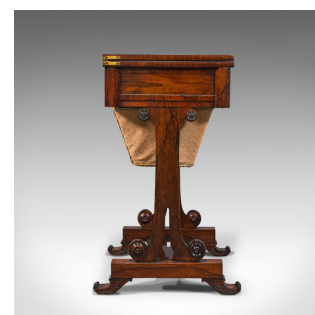

Antique Fold Over Games Table, English, Rosewood, Chess, Cards, Regency, C.1820

**DESCRIPTION**

Our Stock # 18.7202

This is an antique fold over games table. An English, Rosewood chess and card table, dating to the Regency period, circa 1820.

- Striking finish will add a touch of élan to games night
- Displays a desirable aged patina and in very good order
- Select Rosewood presents superb grain interest and deep caramel hues
- Dressed with quality emerald green baize and needlepoint tapestry
- Compact form when folded, with a suite of drawers and a concealed surprise
- Arranged as a full-width drawer above a deep under drawer, ideal for game pieces
  - Upper drawer dressed with a small brass lock escutcheon and working lock – key present
- Rotating the folding top through 90 degrees reveals a playing card recess
- Folding outwards upon brass hinges, the oval baize presents beautifully
- Hidden chess board located between each drawer with a blind pull
- Rosewood and satinwood chequers offer an attractive contrast

Search [London Fine for #18.7202](#) , or scan the QR code for more photos and details

**DIMENSIONS**

- Folded Width: 50cm (19.75")
- Folded Depth: 38cm (15")
- Folded Height: 73cm (28.75")
- Extended Width: 76.5cm (30")
- Extended Depth: 50cm (19.75")
- Extended Height: 72cm (28.25")
- Chess Board Width: 40cm (15.75")
- Chess Board Depth: 32.5cm (12.75")