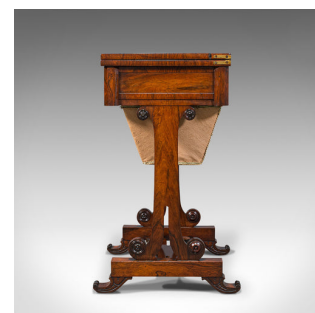

Antique Fold Over Games Table, English, Rosewood, Chess, Cards, Regency, C.1820

**DESCRIPTION**

Our Stock # 18.7202

This is an antique fold over games table. An English, Rosewood chess and card table, dating to the Regency period, circa 1820.

- Striking finish will add a touch of élan to games night
- Displays a desirable aged patina and in very good order
- Select Rosewood presents superb grain interest and deep caramel hues
- Dressed with quality emerald green baize and needlepoint tapestry
- Compact form when folded, with a suite of drawers and a concealed surprise
- Arranged as a full-width drawer above a deep under drawer, ideal for game pieces
  - Upper drawer dressed with a small brass lock escutcheon and working lock – key present
- Rotating the folding top through 90 degrees reveals a playing card recess
- Folding outwards upon brass hinges, the oval baize presents beautifully
- Hidden chess board located between each drawer with a blind pull
- Rosewood and satinwood chequers offer an attractive contrast

Search [London Fine for #18.7202](#) , or scan the QR code for more photos and details

**DIMENSIONS**

- Folded Width: 50cm (19.75")
- Folded Depth: 38cm (15")
- Folded Height: 73cm (28.75")
- Extended Width: 76.5cm (30")
- Extended Depth: 50cm (19.75")
- Extended Height: 72cm (28.25")
- Chess Board Width: 40cm (15.75")
- Chess Board Depth: 32.5cm (12.75")