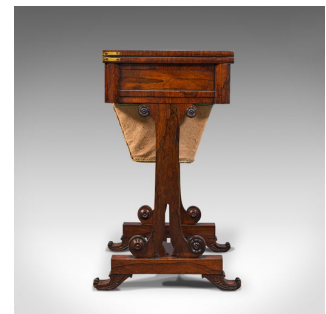

Antique Fold Over Games Table, English, Rosewood, Chess, Cards, Regency, C.1820

DESCRIPTION

Our Stock # 18.7202

This is an antique fold over games table. An English, Rosewood chess and card table, dating to the Regency period, circa 1820.

- Striking finish will add a touch of élan to games night
- Displays a desirable aged patina and in very good order
- Select Rosewood presents superb grain interest and deep caramel hues
- Dressed with quality emerald green baize and needlepoint tapestry
- Compact form when folded, with a suite of drawers and a concealed surprise
- Arranged as a full-width drawer above a deep under drawer, ideal for game pieces
 - Upper drawer dressed with a small brass lock escutcheon and working lock – key present
- Rotating the folding top through 90 degrees reveals a playing card recess
- Folding outwards upon brass hinges, the oval baize presents beautifully
- Hidden chess board located between each drawer with a blind pull
- Rosewood and satinwood chequers offer an attractive contrast

Search [London Fine for #18.7202](#) , or scan the QR code for more photos and details

DIMENSIONS

- Folded Width: 50cm (19.75")
- Folded Depth: 38cm (15")
- Folded Height: 73cm (28.75")
- Extended Width: 76.5cm (30")
- Extended Depth: 50cm (19.75")
- Extended Height: 72cm (28.25")
- Chess Board Width: 40cm (15.75")
- Chess Board Depth: 32.5cm (12.75")