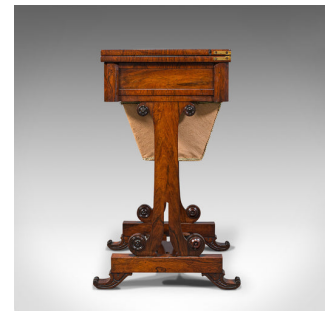

Antique Fold Over Games Table, English, Rosewood, Chess, Cards, Regency, C.1820

DESCRIPTION

Our Stock # 18.7202

This is an antique fold over games table. An English, Rosewood chess and card table, dating to the Regency period, circa 1820.

- Striking finish will add a touch of élan to games night
- Displays a desirable aged patina and in very good order
- Select Rosewood presents superb grain interest and deep caramel hues
- Dressed with quality emerald green baize and needlepoint tapestry
- Compact form when folded, with a suite of drawers and a concealed surprise
- Arranged as a full-width drawer above a deep under drawer, ideal for game pieces
 - Upper drawer dressed with a small brass lock escutcheon and working lock – key present
- Rotating the folding top through 90 degrees reveals a playing card recess
- Folding outwards upon brass hinges, the oval baize presents beautifully
- Hidden chess board located between each drawer with a blind pull
- Rosewood and satinwood chequers offer an attractive contrast

Search [London Fine for #18.7202](#) , or scan the QR code for more photos and details

DIMENSIONS

- Folded Width: 50cm (19.75")
- Folded Depth: 38cm (15")
- Folded Height: 73cm (28.75")
- Extended Width: 76.5cm (30")
- Extended Depth: 50cm (19.75")
- Extended Height: 72cm (28.25")
- Chess Board Width: 40cm (15.75")
- Chess Board Depth: 32.5cm (12.75")