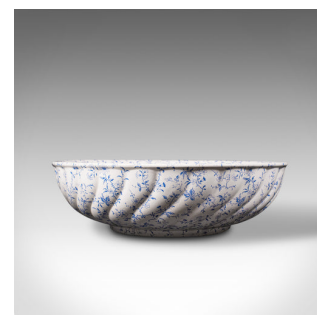

Large Vintage Salad Bowl, English, Ceramic, Serving, Fruit Dish, Circa 1930

DESCRIPTION

Our Stock # 18.7479

This is a large vintage salad bowl. An English, ceramic serving or fruit dish, dating to the early 20th century, circa 1930.

- Of generous proportion and bright, clear finish
 - Displaying a desirable aged patina - small firing cracks to base under close inspection
 - Crisp white ground accentuated with light blue foliate patterns in the manner of Delft
 - Scallop shell form to the deep sides, continuing around the circumference
 - Partial maker's mark to base for Mintons with Kenilworth displayed within a sash

This is an attractive vintage salad bowl, of generous proportion and pleasing forms. Delivered polished and ready to serve.

Search [London Fine for #18.7479](#), or scan the QR code for more photos and details

DIMENSIONS

Max Width: 40.5cm (16")
Max Depth: 40.5cm (16")
Max Height: 12cm (4.75")

LIST PRICE

£725.00