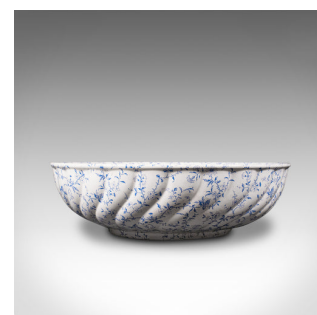

Large Vintage Salad Bowl, English, Ceramic, Serving, Fruit Dish, Circa 1930

DESCRIPTION

Our Stock # 18.7479

This is a large vintage salad bowl. An English, ceramic serving or fruit dish, dating to the early 20th century, circa 1930.

- Of generous proportion and bright, clear finish
 - Displaying a desirable aged patina - small firing cracks to base under close inspection
 - Crisp white ground accentuated with light blue foliate patterns in the manner of Delft
 - Scallop shell form to the deep sides, continuing around the circumference
 - Partial maker's mark to base for Mintons with Kenilworth displayed within a sash

This is an attractive vintage salad bowl, of generous proportion and pleasing forms. Delivered polished and ready to serve.

Search [London Fine for #18.7479](#), or scan the QR code for more photos and details

DIMENSIONS

Max Width: 40.5cm (16")
Max Depth: 40.5cm (16")
Max Height: 12cm (4.75")

LIST PRICE

£725.00