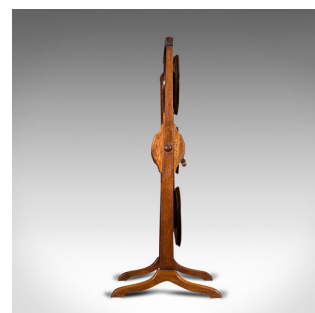

Antique Monoplane Folding Cake Stand, Mahogany, Afternoon Tea, Table, Edwardian

DESCRIPTION

Our Stock # 18.7476

This is an antique Monoplane folding cake stand. An English, mahogany afternoon tea table, dating to the Edwardian period, circa 1910.

- Fascinating folding cake stand with patented mechanism
- Displays a desirable aged patina and in good order
- Quality mahogany stocks show fine grain interest
- Rich caramel hues radiate beneath a wax polish finish
- Arranged as five circular stands with tiered edges and a diameter of 19cm (7.5")
- Rotating upon a central pivot, the stand reaches the horizontal plane
- From here, a further two stands smoothly fan outwards
- Sliding latch locks securely into place - lift outwards and up to return the stand to its upright position
- Shaped lifting handle with arched form stands above the whole
- Oval motif to centre pivot with small domed fixtures in contrasting hues
 - Emblem to rear reads 'The Monoplane' registered trademark. British Patent No; 222,276

DIMENSIONS

- Max Width: 26.5cm (10.5")
- Max Depth: 32cm (12.5")
- Max Height: 77.5cm (30.5")
- Extended Width: 50cm (19.75")
- Extended Depth: 45cm (17.75")
- Extended Height: 77.5cm (30.5")

Search [London Fine for #18.7476](#) , or scan the QR code for more photos and details