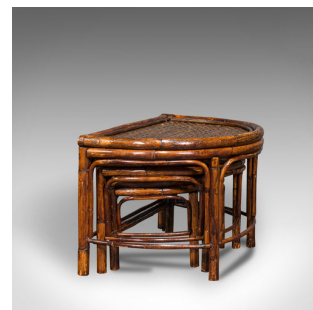

Antique Set Of Nesting Tables, Oriental, Bamboo, Occasional, Side, Edwardian

DESCRIPTION

Our Stock # 18.7460

This is an antique set of nesting tables. An Oriental, bamboo and rattan occasional side table, dating to the Edwardian period, circa 1910.

- Compact nesting tables with a charming appearance
- Displaying a desirable aged patina throughout
- Bamboo frame presents rich caramel hues
- Tightly woven rattan to tops in very good order
- Of appealing demi-lune form, each nesting snugly over the other
- Standing upon circular bamboo feet with secondary stanchions and stretchers

This is an appealing antique set of nesting tables, offering rich colour and distinctive forms. As useful in the centre of your room as they are tucked neatly out of sight. Delivered polished and ready for the home.

Search [London Fine for #18.7460](#), or scan the QR code for more photos and details

DIMENSIONS

Max Width: 45.5cm (18")

Max Depth: 33.5cm (13.25")

Max Height: 29.5cm (11.5")

Middle Nest Width: 40.5cm (16")