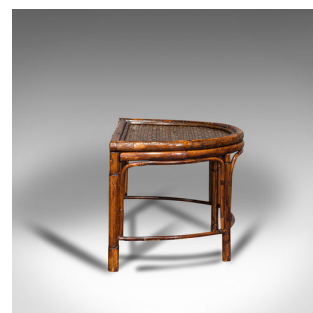

Antique Set Of Nesting Tables, Oriental, Bamboo, Occasional, Side, Edwardian

DESCRIPTION

Our Stock # 18.7460

This is an antique set of nesting tables. An Oriental, bamboo and rattan occasional side table, dating to the Edwardian period, circa 1910.

- Compact nesting tables with a charming appearance
- Displaying a desirable aged patina throughout
- Bamboo frame presents rich caramel hues
- Tightly woven rattan to tops in very good order
- Of appealing demi-lune form, each nesting snugly over the other
- Standing upon circular bamboo feet with secondary stanchions and stretchers

This is an appealing antique set of nesting tables, offering rich colour and distinctive forms. As useful in the centre of your room as they are tucked neatly out of sight. Delivered polished and ready for the home.

Search [London Fine for #18.7460](#), or scan the QR code for more photos and details

DIMENSIONS

Max Width: 45.5cm (18")

Max Depth: 33.5cm (13.25")

Max Height: 29.5cm (11.5")

Middle Nest Width: 40.5cm (16")