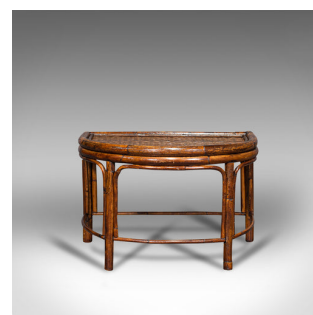

Antique Set Of Nesting Tables, Oriental, Bamboo, Occasional, Side, Edwardian

DESCRIPTION

Our Stock # 18.7460

This is an antique set of nesting tables. An Oriental, bamboo and rattan occasional side table, dating to the Edwardian period, circa 1910.

- Compact nesting tables with a charming appearance
- Displaying a desirable aged patina throughout
- Bamboo frame presents rich caramel hues
- Tightly woven rattan to tops in very good order
- Of appealing demi-lune form, each nesting snugly over the other
- Standing upon circular bamboo feet with secondary stanchions and stretchers

This is an appealing antique set of nesting tables, offering rich colour and distinctive forms. As useful in the centre of your room as they are tucked neatly out of sight. Delivered polished and ready for the home.

Search [London Fine for #18.7460](#), or scan the QR code for more photos and details

DIMENSIONS

Max Width: 45.5cm (18")

Max Depth: 33.5cm (13.25")

Max Height: 29.5cm (11.5")

Middle Nest Width: 40.5cm (16")