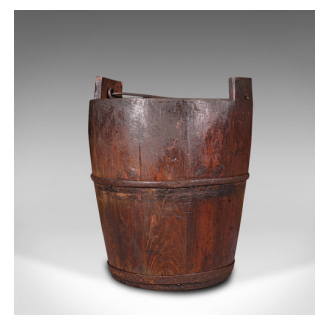

## Antique Well Bucket, English, Fruitwood, Wrought Iron, Fireside Bin, Georgian

### DESCRIPTION

Our Stock # 18.7463

This is an antique well bucket. An English, fruitwood and wrought iron fireside bin, dating to the Georgian period, circa 1800.

- Wonderfully rustic countryside appeal from the Georgian period
- Displays a desirable aged patina throughout
- Fruitwood displays light weathering and deep russet hues
- Wrought iron handle articulates upon delightful split pin hinges
- Of generous proportion, ideal for the fireside - suitable for coal, logs and kindling

This is a charming antique well bucket. Blessed with an old English countryside appeal, this bucket is sure to enhance the farmhouse or lodge fireplace. Delivered waxed, polished and ready for the fireside.

### DIMENSIONS

Max Width: 32.5cm (12.75")

Max Depth: 41cm (16.25")

Max Height: 41cm (16.25")