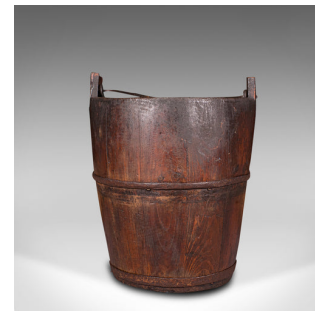

## Antique Well Bucket, English, Fruitwood, Wrought Iron, Fireside Bin, Georgian

### DESCRIPTION

Our Stock # 18.7463

This is an antique well bucket. An English, fruitwood and wrought iron fireside bin, dating to the Georgian period, circa 1800.

- Wonderfully rustic countryside appeal from the Georgian period
- Displays a desirable aged patina throughout
- Fruitwood displays light weathering and deep russet hues
- Wrought iron handle articulates upon delightful split pin hinges
- Of generous proportion, ideal for the fireside - suitable for coal, logs and kindling

This is a charming antique well bucket. Blessed with an old English countryside appeal, this bucket is sure to enhance the farmhouse or lodge fireplace. Delivered waxed, polished and ready for the fireside.

### DIMENSIONS

Max Width: 32.5cm (12.75")

Max Depth: 41cm (16.25")

Max Height: 41cm (16.25")