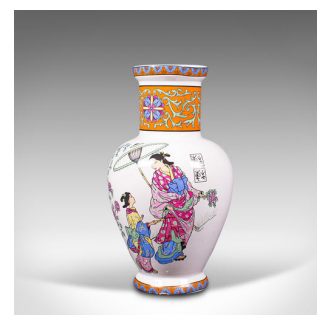

Vintage Decorative Posy Vase, Japanese, Ceramic, Flower Pot, Mid 20th Century

**DESCRIPTION**

Our Stock # 18.7529

This is a vintage decorative posy vase. A Japanese, ceramic flower pot with figural decor, dating to the mid 20th century, circa 1950.

- Delightfully detailed vase with strong Oriental taste
- Displaying a desirable aged patina - some minor marks and one repair under close inspection
- Brilliant white ground accentuated with an appealing colour palette
- Expressive figures framed by tall rose bushes add great character
- Bright orange band to neck with floral motif and chased vines
- Rim and base finished with a blue over orange pattern
- Strings of handwritten characters to the body and as a maker's mark to base

This is a charming vintage posy vase, of interest to those with a Japanese or Oriental taste. Delivered polished and ready to display.

Search [London Fine for #18.7529](#) , or scan the QR code for more photos and details

**DIMENSIONS**

- Max Width: 15cm (6")
- Max Depth: 15cm (6")
- Max Height: 17.5cm (7")
- Opening Diameter: 6.5cm (2.5")

**LIST PRICE**

£295.00