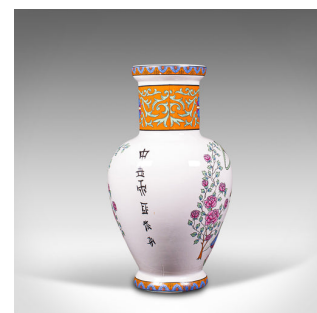

Vintage Decorative Posy Vase, Japanese, Ceramic, Flower Pot, Mid 20th Century

**DESCRIPTION**

Our Stock # 18.7529

This is a vintage decorative posy vase. A Japanese, ceramic flower pot with figural decor, dating to the mid 20th century, circa 1950.

- Delightfully detailed vase with strong Oriental taste
- Displaying a desirable aged patina - some minor marks and one repair under close inspection
- Brilliant white ground accentuated with an appealing colour palette
- Expressive figures framed by tall rose bushes add great character
- Bright orange band to neck with floral motif and chased vines
- Rim and base finished with a blue over orange pattern
- Strings of handwritten characters to the body and as a maker's mark to base

This is a charming vintage posy vase, of interest to those with a Japanese or Oriental taste. Delivered polished and ready to display.

Search [London Fine for #18.7529](#) , or scan the QR code for more photos and details

**DIMENSIONS**

- Max Width: 15cm (6")
- Max Depth: 15cm (6")
- Max Height: 17.5cm (7")
- Opening Diameter: 6.5cm (2.5")

**LIST PRICE**

£295.00