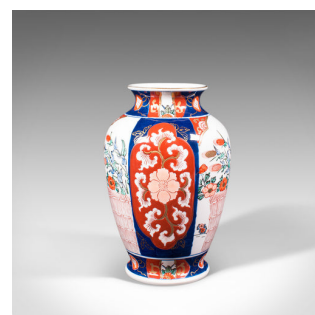

Vintage Imari Vase, Japanese, Ceramic Baluster Urn, Late Art Deco, Circa 1940

**DESCRIPTION**

Our Stock # 18.7532

This is a vintage Imari vase. A Japanese, ceramic baluster urn, dating to the late Art Deco period, circa 1940.

- Appealing vase in the distinguished Imari taste
- Displaying a desirable aged patina and in good order
- Full, consistent colour and glaze commensurate with age
- Delightful floral decoration on a deep blue and white ground
- Classic panelled design highlighted with red and gold
- Aesthetically pleasing application of the foliate scenes and patterns

This is a distinctive vintage Imari vase, offering good quality decoration for your home. Ideally suited to the lover of Japanese and Art Deco taste. Delivered polished and ready to display.

Search [London Fine for #18.7532](#) , or scan the QR code for more photos and details

**DIMENSIONS**

Max Width: 15.5cm (6")  
 Max Depth: 15.5cm (6")  
 Max Height: 23.5cm (9.25")  
 Opening Diameter: 6.5cm (2.5")

**LIST PRICE**

£575.00