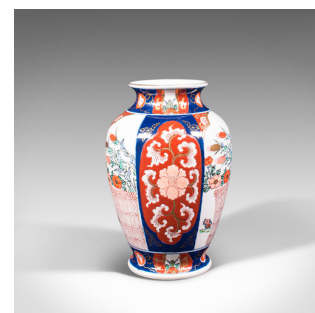

Vintage Imari Vase, Japanese, Ceramic Baluster Urn, Late Art Deco, Circa 1940

DESCRIPTION

Our Stock # 18.7532

This is a vintage Imari vase. A Japanese, ceramic baluster urn, dating to the late Art Deco period, circa 1940.

- Appealing vase in the distinguished Imari taste
- Displaying a desirable aged patina and in good order
- Full, consistent colour and glaze commensurate with age
- Delightful floral decoration on a deep blue and white ground
- Classic panelled design highlighted with red and gold
- Aesthetically pleasing application of the foliate scenes and patterns

This is a distinctive vintage Imari vase, offering good quality decoration for your home. Ideally suited to the lover of Japanese and Art Deco taste. Delivered polished and ready to display.

Search [London Fine for #18.7532](#) , or scan the QR code for more photos and details

DIMENSIONS

Max Width: 15.5cm (6")

Max Depth: 15.5cm (6")

Max Height: 23.5cm (9.25")

Opening Diameter: 6.5cm (2.5")

LIST PRICE

£575.00