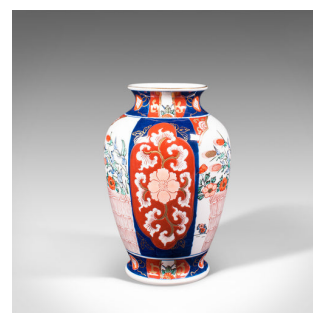

Vintage Imari Vase, Japanese, Ceramic Baluster Urn, Late Art Deco, Circa 1940

**DESCRIPTION**

Our Stock # 18.7532

This is a vintage Imari vase. A Japanese, ceramic baluster urn, dating to the late Art Deco period, circa 1940.

- Appealing vase in the distinguished Imari taste
- Displaying a desirable aged patina and in good order
- Full, consistent colour and glaze commensurate with age
- Delightful floral decoration on a deep blue and white ground
- Classic panelled design highlighted with red and gold
- Aesthetically pleasing application of the foliate scenes and patterns

This is a distinctive vintage Imari vase, offering good quality decoration for your home. Ideally suited to the lover of Japanese and Art Deco taste. Delivered polished and ready to display.

Search [London Fine for #18.7532](#) , or scan the QR code for more photos and details

**DIMENSIONS**

Max Width: 15.5cm (6")  
 Max Depth: 15.5cm (6")  
 Max Height: 23.5cm (9.25")  
 Opening Diameter: 6.5cm (2.5")

**LIST PRICE**

£575.00