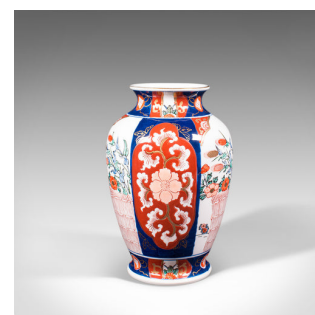

Vintage Imari Vase, Japanese, Ceramic Baluster Urn, Late Art Deco, Circa 1940

DESCRIPTION

Our Stock # 18.7532

This is a vintage Imari vase. A Japanese, ceramic baluster urn, dating to the late Art Deco period, circa 1940.

- Appealing vase in the distinguished Imari taste
- Displaying a desirable aged patina and in good order
- Full, consistent colour and glaze commensurate with age
- Delightful floral decoration on a deep blue and white ground
- Classic panelled design highlighted with red and gold
- Aesthetically pleasing application of the foliate scenes and patterns

This is a distinctive vintage Imari vase, offering good quality decoration for your home. Ideally suited to the lover of Japanese and Art Deco taste. Delivered polished and ready to display.

Search [London Fine for #18.7532](#) , or scan the QR code for more photos and details

DIMENSIONS

Max Width: 15.5cm (6")

Max Depth: 15.5cm (6")

Max Height: 23.5cm (9.25")

Opening Diameter: 6.5cm (2.5")

LIST PRICE

£575.00