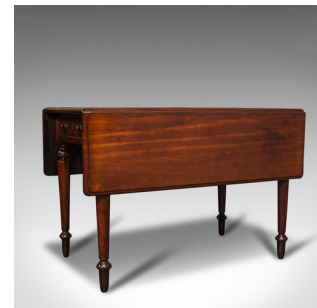

Antique Pembroke Table, English, Mahogany, Extending, Dining, Regency, C.1820

DESCRIPTION

Our Stock # 18.7365

This is an antique Pembroke table. An English, mahogany extending dining table, dating to the Regency period, circa 1820.

- Graceful Pembroke table of generous size and proportion
- Displays a desirable aged patina with pleasingly aged top
- Select mahogany offers fine grain interest and deep russet hues
- Presented with a quality wax polish finish
- Supported by twin folding arms to either side, the leaves open to offer a comfortable 4-seat dining table
- Offering a useful cutlery drawer to one end, opposite a dummy drawer front to the reverse
- Both fascia dressed with circular wooden pulls and cockbeading to edges
- Raised upon tapered legs with circular cup mouldings over spade feet

This is a versatile and attractive antique Pembroke table, presenting a pleasingly patinated top and rich colour. Solid joints and construction, delivered waxed, polished and ready for the kitchen or dining room.

DIMENSIONS

Folded Width: 61cm (24")
Folded Depth: 104cm (41")
Folded Height: 69.5cm (27.25")
Extended Width: 116.5cm (45.75")
Extended Depth: 104cm (41")
Extended Height: 69.5cm (27.25")

LIST PRICE

£1,695.00