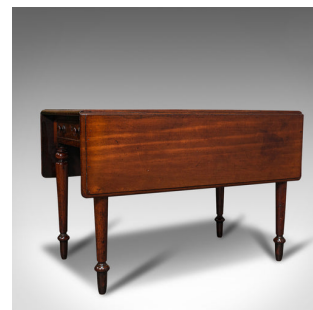

## Antique Pembroke Table, English, Mahogany, Extending, Dining, Regency, C.1820

### DESCRIPTION

Our Stock # 18.7365

This is an antique Pembroke table. An English, mahogany extending dining table, dating to the Regency period, circa 1820.

- Graceful Pembroke table of generous size and proportion
- Displays a desirable aged patina with pleasingly aged top
- Select mahogany offers fine grain interest and deep russet hues
- Presented with a quality wax polish finish
- Supported by twin folding arms to either side, the leaves open to offer a comfortable 4-seat dining table
- Offering a useful cutlery drawer to one end, opposite a dummy drawer front to the reverse
- Both fascia dressed with circular wooden pulls and cockbeading to edges
- Raised upon tapered legs with circular cup mouldings over spade feet

This is a versatile and attractive antique Pembroke table, presenting a pleasingly patinated top and rich colour. Solid joints and construction, delivered waxed, polished and ready for the kitchen or dining room.

### DIMENSIONS

Folded Width: 61cm (24")  
Folded Depth: 104cm (41")  
Folded Height: 69.5cm (27.25")  
Extended Width: 116.5cm (45.75")  
Extended Depth: 104cm (41")  
Extended Height: 69.5cm (27.25")