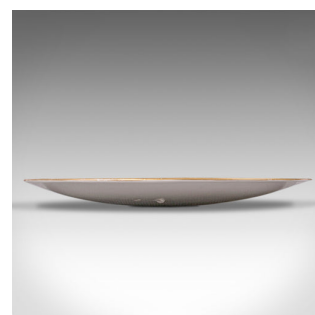

Antique Decorative Charger Plate, English, Ceramic, Dish, Art Nouveau, Victorian

**DESCRIPTION**

Our Stock # 18.7500

This is an antique decorative charger plate. An English, ceramic hand-painted dish in Art Nouveau taste, from the Victorian period, dated 1884.

- Delightfully decorated plate, suitable as a centrepiece or wall mounted
- Displays a desirable aged patina - some mounting marks to the reverse
- Ceramic in good order with minimal marking to rim and bright appearance
- Fabulously hand-painted riverside scene with lily pads and visiting butterflies
- Amazing detail a testament to the artist's skill
- Signed with the artist's monogram M.I. and dated 1884 - impressed maker's mark to reverse

This is a fascinating antique decorative charger plate, displaying a classic English springtime riverside scene and great colour. Delivered polished and ready to enjoy.

Search [London Fine for #18.7500](#) , or scan the QR code for more photos and details

**DIMENSIONS**

Max Width: 38cm (15")  
Max Depth: 38cm (15")  
Max Height: 3.5cm (1.5")

**LIST PRICE**

£1,985.00