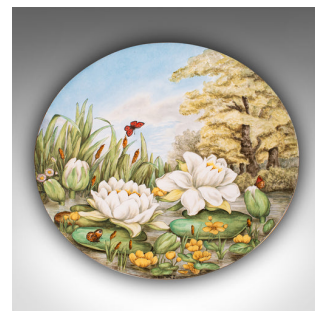

Antique Decorative Charger Plate, English, Ceramic, Dish, Art Nouveau, Victorian

**DESCRIPTION**

Our Stock # 18.7500

This is an antique decorative charger plate. An English, ceramic hand-painted dish in Art Nouveau taste, from the Victorian period, dated 1884.

- Delightfully decorated plate, suitable as a centrepiece or wall mounted
- Displays a desirable aged patina - some mounting marks to the reverse
- Ceramic in good order with minimal marking to rim and bright appearance
- Fabulously hand-painted riverside scene with lily pads and visiting butterflies
- Amazing detail a testament to the artist's skill
- Signed with the artist's monogram M.I. and dated 1884 - impressed maker's mark to reverse

This is a fascinating antique decorative charger plate, displaying a classic English springtime riverside scene and great colour. Delivered polished and ready to enjoy.

Search [London Fine for #18.7500](#) , or scan the QR code for more photos and details