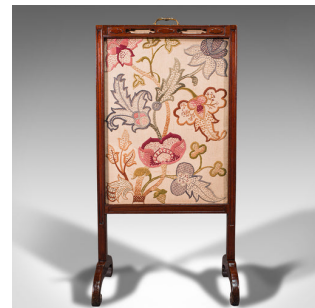

Antique Needlepoint Fire Screen, English, Mahogany, Fireside Guard, Regency

DESCRIPTION

Our Stock # 18.7526

This is an antique needlepoint fire screen. An English, mahogany fireside guard with tapestry screen, dating to the Regency period, circa 1830.

- Attractive fire screen with Chinese Chippendale overtones
- Displaying a desirable aged patina and in good order
- Mahogany frame presents deep russet hues beneath a wax polish finish
- Superb crewelwork needlepoint tapestry screen with distinctive foliate pattern
- Of adjustable height, the screen dressed with a shaped brass handle
 - Enscenced within the elegant frame, the screen adjusts to suit individual requirements
- Pierced fretwork along the top rail matched with embossed lozenges throughout
- Raised upon dashing trestle legs with unusual C-scroll toes

This is a fascinating antique fire screen, with dashing needlepoint crewel work and attractive mahogany frame. With adjustable height, this screen is ideally suited to the larger fireplace. Delivered waxed, polished and ready for the home.

Search [London Fine for #18.7526](#) , or scan the QR code for more photos and details

DIMENSIONS

Max Width: 50.5cm (20")

Max Depth: 35.5cm (14")

Max Height: 100.5cm (39.5")