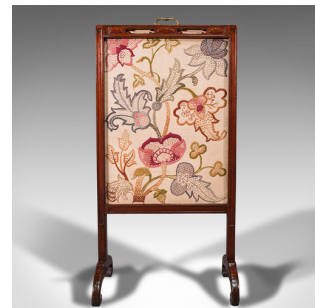

Antique Needlepoint Fire Screen, English, Mahogany, Fireside Guard, Regency

DESCRIPTION

Our Stock # 18.7526

This is an antique needlepoint fire screen. An English, mahogany fireside guard with tapestry screen, dating to the Regency period, circa 1830.

- Attractive fire screen with Chinese Chippendale overtones
- Displaying a desirable aged patina and in good order
- Mahogany frame presents deep russet hues beneath a wax polish finish
- Superb crewelwork needlepoint tapestry screen with distinctive foliate pattern
- Of adjustable height, the screen dressed with a shaped brass handle
 - Enscenced within the elegant frame, the screen adjusts to suit individual requirements
- Pierced fretwork along the top rail matched with embossed lozenges throughout
- Raised upon dashing trestle legs with unusual C-scroll toes

This is a fascinating antique fire screen, with dashing needlepoint crewel work and attractive mahogany frame. With adjustable height, this screen is ideally suited to the larger fireplace. Delivered waxed, polished and ready for the home.

Search [London Fine for #18.7526](#) , or scan the QR code for more photos and details

DIMENSIONS

Max Width: 50.5cm (20")
Max Depth: 35.5cm (14")
Max Height: 100.5cm (39.5")

LIST PRICE

£895.00