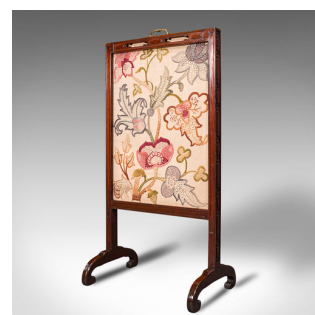

Antique Needlepoint Fire Screen, English, Mahogany, Fireside Guard, Regency

DESCRIPTION

Our Stock # 18.7526

This is an antique needlepoint fire screen. An English, mahogany fireside guard with tapestry screen, dating to the Regency period, circa 1830.

- Attractive fire screen with Chinese Chippendale overtones
- Displaying a desirable aged patina and in good order
- Mahogany frame presents deep russet hues beneath a wax polish finish
- Superb crewelwork needlepoint tapestry screen with distinctive foliate pattern
- Of adjustable height, the screen dressed with a shaped brass handle
 - Enscenced within the elegant frame, the screen adjusts to suit individual requirements
- Pierced fretwork along the top rail matched with embossed lozenges throughout
- Raised upon dashing trestle legs with unusual C-scroll toes

This is a fascinating antique fire screen, with dashing needlepoint crewel work and attractive mahogany frame. With adjustable height, this screen is ideally suited to the larger fireplace. Delivered waxed, polished and ready for the home.

Search [London Fine for #18.7526](#) , or scan the QR code for more photos and details

DIMENSIONS

Max Width: 50.5cm (20")

Max Depth: 35.5cm (14")

Max Height: 100.5cm (39.5")