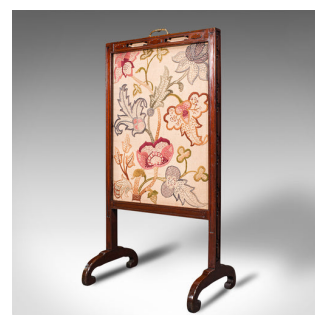

Antique Needlepoint Fire Screen, English, Mahogany, Fireside Guard, Regency

DESCRIPTION

Our Stock # 18.7526

This is an antique needlepoint fire screen. An English, mahogany fireside guard with tapestry screen, dating to the Regency period, circa 1830.

- Attractive fire screen with Chinese Chippendale overtones
- Displaying a desirable aged patina and in good order
- Mahogany frame presents deep russet hues beneath a wax polish finish
- Superb crewelwork needlepoint tapestry screen with distinctive foliate pattern
- Of adjustable height, the screen dressed with a shaped brass handle
 - Enscenced within the elegant frame, the screen adjusts to suit individual requirements
- Pierced fretwork along the top rail matched with embossed lozenges throughout
- Raised upon dashing trestle legs with unusual C-scroll toes

This is a fascinating antique fire screen, with dashing needlepoint crewel work and attractive mahogany frame. With adjustable height, this screen is ideally suited to the larger fireplace. Delivered waxed, polished and ready for the home.

Search [London Fine for #18.7526](#) , or scan the QR code for more photos and details

DIMENSIONS

Max Width: 50.5cm (20")
Max Depth: 35.5cm (14")
Max Height: 100.5cm (39.5")

LIST PRICE

£895.00