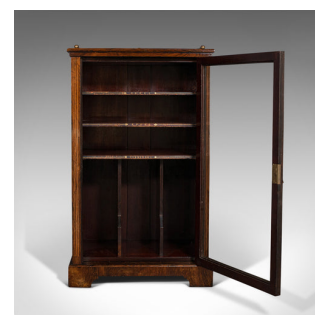

Antique Music Cabinet, English, Rosewood, Display Case, Victorian, Circa 1900

DESCRIPTION

Our Stock # 18.7430

This is an antique music cabinet. An English, rosewood display case with glazed door, dating to the late Victorian period, circa 1900.

- Beautifully present your music collection with this Victorian cabinet
- Displaying a desirable aged patina and in good order
- Select Rosewood offers superb grain interest and russet hues
- Original glazed door offers a clear, bright appearance
- Top graced with a low gallery rail in brass with braided detail
- Inlaid marquetry with stringing border and superb shell motif to the centre
- Decorated with further boxwood stringing to the door and fascia
- Door dressed with a shaped escutcheon over an inset lock – key absent
- Interior arranged as a suite of three shelves over three tall compartments
- Leather dressed edges help catalogue your music into Songs, Operas and Overtures respectively
- Standing upon shaped bracket feet to each corner with plinth apron to rear

Search [London Fine for #18.7430](#) , or scan the QR code for more photos and details

DIMENSIONS

- Max Width: 56cm (22")
- Max Depth: 38cm (15")
- Max Height: 94.5cm (37.25")
- Upper Shelf Depth: 29cm (11.5")
- Lower Compartment Width: 15cm (6")
- Lower Compartment Depth: 29.5cm (11.5")
- Lower Compartment Height: 38.5cm (15.25")