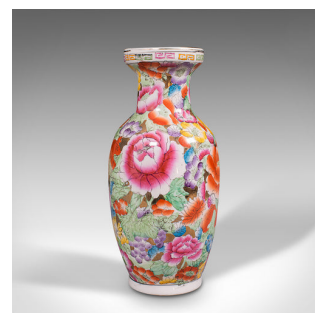

Small Vintage Display Vase, Chinese, Posy, Baluster Urn, Mid 20th Century, 1950

**DESCRIPTION**

Our Stock # 18.7499

This is a small vintage display vase. A Chinese, ceramic posy urn, dating to the mid 20th century, circa 1950.

- Copious decorations present a colourful visage
- Displaying a desirable aged patina throughout
- Decorated with flower heads with a gamut of bright colours
- Clear, bright glaze enhances the visual appeal
- Replete with Chinese character mark to base

This is a charming and colourful small vintage display vase. Delivered polished and ready for the home.

Search [London Fine for #18.7499](#) , or scan the QR code for more photos and details

**DIMENSIONS**

Max Width: 11.5cm (4.5")

Max Depth: 11.5cm (4.5")

Max Height: 26cm (10.25")

Opening Diameter: 4.5cm (1.75")