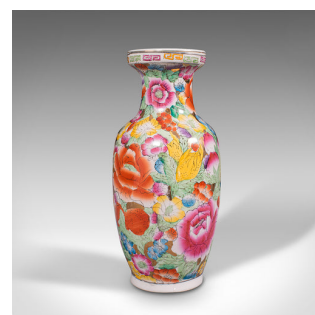

Small Vintage Display Vase, Chinese, Posy, Baluster Urn, Mid 20th Century, 1950

**DESCRIPTION**

Our Stock # 18.7499

This is a small vintage display vase. A Chinese, ceramic posy urn, dating to the mid 20th century, circa 1950.

- Copious decorations present a colourful visage
- Displaying a desirable aged patina throughout
- Decorated with flower heads with a gamut of bright colours
- Clear, bright glaze enhances the visual appeal
- Replete with Chinese character mark to base

This is a charming and colourful small vintage display vase. Delivered polished and ready for the home.

Search [London Fine for #18.7499](#) , or scan the QR code for more photos and details

**DIMENSIONS**

Max Width: 11.5cm (4.5")

Max Depth: 11.5cm (4.5")

Max Height: 26cm (10.25")

Opening Diameter: 4.5cm (1.75")