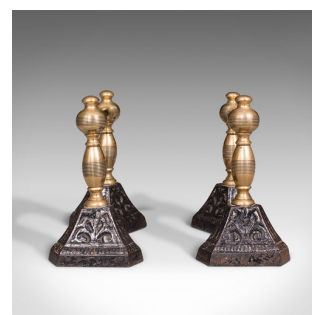

Pair Of Antique Fireside Tool Rests, English, Brass, Iron, Fire Dog, Victorian

DESCRIPTION

Our Stock # 18.7533

This is a pair of antique fireside tool rests. An English, brass and cast iron fire dog or andiron, dating to the Victorian period, circa 1880.

- Appealing antique pair of fireside tool rests
- Displaying classical overtones and a desirable aged patina
- Rich golden tones contrast pleasingly against a consistent graphite finish
- Brass rests in the form of baluster pillars beneath ring turned ball finials
- Raised on twin pedestal iron plinths with embossed foliate motif

This is a charming pair of antique fireside tool rests, with wonderful colour and tonality. Delivered polished and ready for the fireplace.

Search [London Fine for #18.7533](#), or scan the QR code for more photos and details

DIMENSIONS

Max Width: 9cm (3.5")

Max Depth: 19cm (7.5")

Max Height: 16.5cm (6.5")

LIST PRICE

£650.00