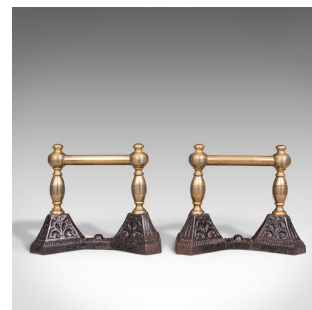

Pair Of Antique Fireside Tool Rests, English, Brass, Iron, Fire Dog, Victorian

DESCRIPTION

Our Stock # 18.7533

This is a pair of antique fireside tool rests. An English, brass and cast iron fire dog or andiron, dating to the Victorian period, circa 1880.

- Appealing antique pair of fireside tool rests
- Displaying classical overtones and a desirable aged patina
- Rich golden tones contrast pleasingly against a consistent graphite finish
- Brass rests in the form of baluster pillars beneath ring turned ball finials
- Raised on twin pedestal iron plinths with embossed foliate motif

This is a charming pair of antique fireside tool rests, with wonderful colour and tonality. Delivered polished and ready for the fireplace.

Search [London Fine for #18.7533](#), or scan the QR code for more photos and details

DIMENSIONS

Max Width: 9cm (3.5")

Max Depth: 19cm (7.5")

Max Height: 16.5cm (6.5")

LIST PRICE

£650.00