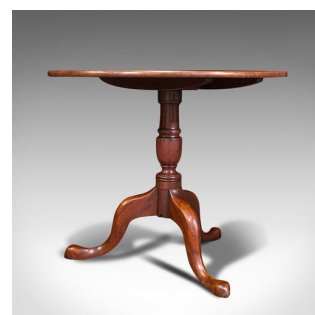

Antique Tilt Top Table, English, Mahogany, Lamp, Wine, Side, Georgian, C.1770

DESCRIPTION

Our Stock # 18.7513

This is an antique tilt top table. An English, mahogany lamp or wine table with tripod base, dating to the Georgian period, circa 1770.

- Delightful example of quality Georgian craftsmanship
- Displays a desirable aged patina and in good antique order
- Select mahogany presents fine grain interest
- Rich caramel hues beam beneath a wax polish finish
- Generously sized top pivots through 90-degrees, held in place with brass latch
- Stout support with carved cup form unites with a sinuous tripod base
- Standing upon a trio of squat cabriole legs with pronounced toes

This is a superb antique tilt top table, displaying fine Georgian appeal and rich colour. Solid joints and construction, delivered waxed, polished and ready for the home.

Search [London Fine for #18.7513](#), or scan the QR code for more photos and details

DIMENSIONS

Max Width: 83cm (32.75")
Max Depth: 83cm (32.75")
Max Height: 73cm (28.75")
Tilted Width: 83cm (32.75")
Tilted Depth: 60cm (23.5")
Tilted Height: 107cm (42.25")

LIST PRICE

£1,250.00