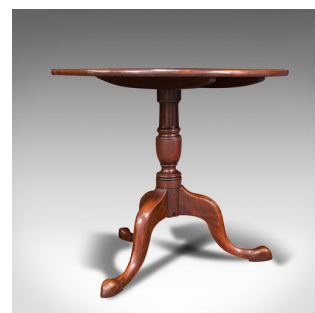

Antique Tilt Top Table, English, Mahogany, Lamp, Wine, Side, Georgian, C.1770

DESCRIPTION

Our Stock # 18.7513

This is an antique tilt top table. An English, mahogany lamp or wine table with tripod base, dating to the Georgian period, circa 1770.

- Delightful example of quality Georgian craftsmanship
- Displays a desirable aged patina and in good antique order
- Select mahogany presents fine grain interest
- Rich caramel hues beam beneath a wax polish finish
- Generously sized top pivots through 90-degrees, held in place with brass latch
- Stout support with carved cup form unites with a sinuous tripod base
- Standing upon a trio of squat cabriole legs with pronounced toes

This is a superb antique tilt top table, displaying fine Georgian appeal and rich colour. Solid joints and construction, delivered waxed, polished and ready for the home.

Search [London Fine for #18.7513](#), or scan the QR code for more photos and details

DIMENSIONS

Max Width: 83cm (32.75")
Max Depth: 83cm (32.75")
Max Height: 73cm (28.75")
Tilted Width: 83cm (32.75")
Tilted Depth: 60cm (23.5")
Tilted Height: 107cm (42.25")

LIST PRICE

£1,250.00