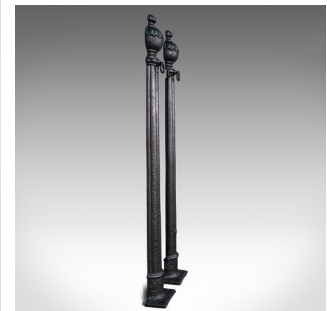

Pair Of, Antique Stable Yard Hitching Posts, Equestrian, Architectural, Georgian

DESCRIPTION

Our Stock # 18.7495

This is a pair of antique stable yard hitching posts. An English, cast iron equestrian architectural column, dating to the Georgian period, circa 1750.

- Captivating pair of early Georgian horse tethering posts
- Displaying a desirable aged patina and in good order
- Pleasingly heavy cast iron with good, consistent graphite hues throughout
- Appealing demi-lune finials adorn the top with parasol fan detail
- Cast as left and right-hand posts - can be used to frame a large item between

This is a captivating pair of antique stable yard hitching posts, with superb Georgian architectural appeal and quality graphite finish. Wonderfully heavy, the pair delivered polished and ready to use.

Search [London Fine for #18.7495](#) , or scan the QR code for more photos and details

DIMENSIONS

Max Width: 26.5cm (10.5")

Max Depth: 14cm (5.5")

Max Height: 176cm (69.25")