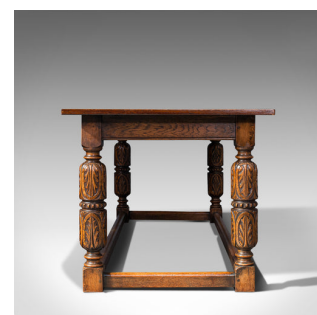

Antique Refectory Table, English, Oak, Dining, Jacobean Revival, Edwardian, 1910

DESCRIPTION

Our Stock # 18.7523

This is a large antique refectory table. An English, 6-8 seat oak dining table with Jacobean revival taste, dating to the Edwardian period, circa 1910.

- Classic English country farmhouse form and Jacobean overtones
- Displaying a desirable aged patina and in good order throughout
- Select oak stocks with striking grain interest
- Deep russet hues radiate beneath a quality wax polish finish
- Generously sized three plank top finished with dashing cleated ends
- The square section apron set within broad shoulders to each corner
- Raised upon bold, cupped legs decorated with broad leaf carvings
- United by stretchers at each block foot for unwavering stability

This is a superb large antique refectory table with comfortable seating for 6 - 8 diners and with pleasingly figured oak stocks. Set to dazzle at a dinner party or for the family gathering, this table will delight. Solid joints and construction, delivered waxed, polished and ready for the home.

Search [London Fine for #18.7523](#) , or scan the QR code for more photos and details

DIMENSIONS

Max Width: 197cm (77.5")

Max Depth: 84cm (33")

Max Height: 75cm (29.5")

Kneehole Height: 62cm (24.5")