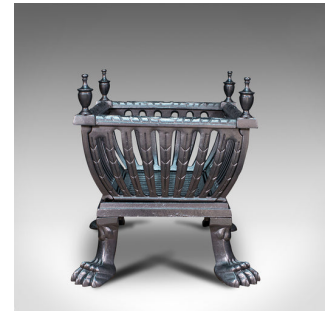

Antique Fire Grate, English, Cast Iron, Fireside Basket, Fireplace, Edwardian

DESCRIPTION

Our Stock # 18.7560

This is an antique fire grate. An English, cast iron fireside basket or fireplace, dating to the Edwardian period, circa 1910.

- Delightfully self-contained fireplace of diminutive stature but confident appearance
- Displaying a desirable aged patina and in good order
- Cast iron replete with superb graphite finish with wonderfully dark tones
- Removable grate within the 18cm (7") wide basket aids ease of cleaning
- Standing proudly upon a quartet of charming hairy paw feet

This is an appealing antique fire grate, with graceful charm and pleasingly formed. Delivered polished and ready for the fireplace.

Search [London Fine for #18.7560](#) , or scan the QR code for more photos and details

DIMENSIONS

Max Width: 48cm (19")
 Max Depth: 32.5cm (12.75")
 Max Height: 34cm (13.5")
 Basket Width: 38cm (15")
 Basket Depth: 23cm (9")
 Basket Height: 14cm (5.5")