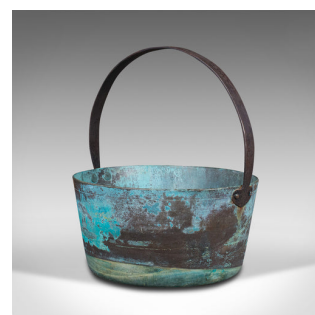

Antique Decorative Jam Pan, English, Brass, Planter, Jardiniere, Victorian, 1900

**DESCRIPTION**

Our Stock # 18.7564

This is an antique decorative jam pan. An English, brass planter or jardiniere, dating to the Victorian period, circa 1900.

- Incredibly weathered with striking hues
- Displays a desirable aged patina
- Pleasingly heavy brass aged over decades to an attractive palette of light blue hues
- Wrought iron fixed handle with shaped cleats, secured by rivet bonds
- Ideal as a jardiniere or to display as is

This is a superb antique decorative jam pan, offering rich, distinctive colour and aged appeal. Delivered ready to enjoy.

Search [London Fine for #18.7564](#), or scan the QR code for more photos and details