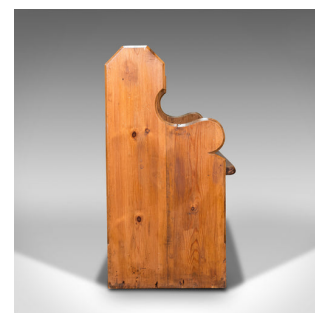

Antique Bench Seat, English, Pine, Pew, Ecclesiastic Taste, Victorian, C.1900

DESCRIPTION

Our Stock # 18.7565

This is an antique bench seat. An English, pine three-seat pew with ecclesiastic taste, dating to the Victorian period, circa 1900.

- Relax upon this generously accommodating bench for three
- Displays a desirable aged patina throughout
- Victorian pine offers fine grain interest with traditionally pegged stocks
- Pleasing caramel hues beam beneath a wax polish finish
- Delightfully carved stiles present a dashing profile with deep winged form
- Comfortable seat of generous width at 134.5cm (53")
- Lower rests useful as a shoe rack - ideal for the large entrance hall

This is an attractive antique bench seat, with appealing colour and eye-catching form. Of comfortable proportion and perfect for the large hall or conservatory. Solid joints and construction, delivered waxed, polished and ready for the home.

Search [London Fine for #18.7565](#) , or scan the QR code for more photos and details

DIMENSIONS

- Max Width: 143cm (56.25")
- Max Depth: 49cm (19.25")
- Max Height: 92cm (36.25")
- Seat Width: 134.5cm (53")
- Seat Depth: 33cm (13")
- Seat Height: 46.5cm (18.25")