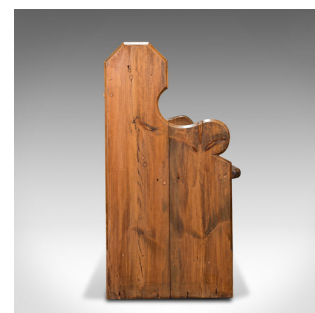

## Antique Hallway Bench, English, Pine, Reception, Pew, Ecclesiastic, Victorian

### DESCRIPTION

Our Stock # 18.7566

This is an antique hallway bench. An English, pine three-seat reception hall pew with ecclesiastic taste, dating to the late Victorian period, circa 1900.

- Unwind upon this accommodating hallway bench for three
- Displaying a desirable aged patina throughout
- Victorian pine shows fine grain interest and offers traditionally pegged stocks
- Attractive caramel hues presented beneath a wax polish finish
- Dashing carved stiles present a distinctive profile with deep winged form
- Comfortable seat of generous width at 133cm (52.25") and height of 46cm (18")
- Lower rest rails useful as a shoe rack - ideal for the large entrance hall

This is an attractive antique hallway bench, with appealing colour and delightful form. Of comfortable proportion and perfect for the grand hallway or conservatory. Solid joints and construction, delivered waxed, polished and ready for the home.