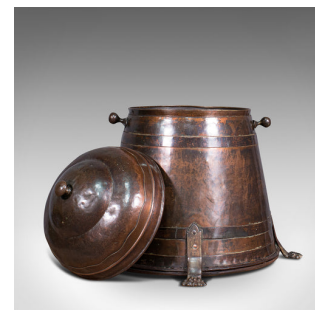

Antique Beehive Fireside Store, Copper, Fire Bucket, Coal Bin, Victorian, C.1850

DESCRIPTION

Our Stock # 18.7542

This is an antique beehive fireside store. An English, copper fire bucket or coal bin, dating to the early Victorian period, circa 1850.

- Fascinating tapered form and colouration
- Displays a desirable aged patina
- Pleasingly tarnished copper with appealing tonality
- Domed lid with small finial accentuated with sash border and beading
- Later inset pine bottom
- Dressed with a pair of bulbous handles and delightful hairy paw feet in cast brass

This is a charming antique beehive fireside store. Graced with pleasing form and wonderful patination, this store is suitable for all fuel types. Delivered polished and ready for the fireplace.

Search [London Fine for #18.7542](#) , or scan the QR code for more photos and details

DIMENSIONS

Max Width: 48cm (19")
Max Depth: 49cm (19.25")
Max Height: 46cm (18")

LIST PRICE

£985.00