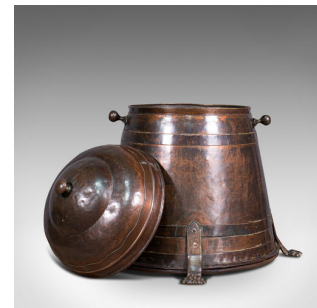

Antique Beehive Fireside Store, Copper, Fire Bucket, Coal Bin, Victorian, C.1850

DESCRIPTION

Our Stock # 18.7542

This is an antique beehive fireside store. An English, copper fire bucket or coal bin, dating to the early Victorian period, circa 1850.

- Fascinating tapered form and colouration
- Displays a desirable aged patina
- Pleasingly tarnished copper with appealing tonality
- Domed lid with small finial accentuated with sash border and beading
- Later inset pine bottom
- Dressed with a pair of bulbous handles and delightful hairy paw feet in cast brass

This is a charming antique beehive fireside store. Graced with pleasing form and wonderful patination, this store is suitable for all fuel types. Delivered polished and ready for the fireplace.

Search [London Fine for #18.7542](#) , or scan the QR code for more photos and details

DIMENSIONS

Max Width: 48cm (19")
Max Depth: 49cm (19.25")
Max Height: 46cm (18")

LIST PRICE

£985.00