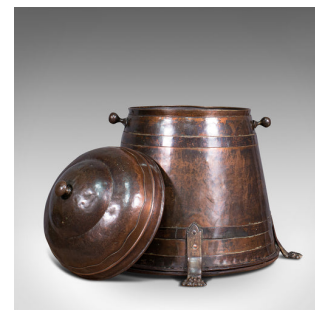

Antique Beehive Fireside Store, Copper, Fire Bucket, Coal Bin, Victorian, C.1850

**DESCRIPTION**

Our Stock # 18.7542

This is an antique beehive fireside store. An English, copper fire bucket or coal bin, dating to the early Victorian period, circa 1850.

- Fascinating tapered form and colouration
- Displays a desirable aged patina
- Pleasingly tarnished copper with appealing tonality
- Domed lid with small finial accentuated with sash border and beading
- Later inset pine bottom
- Dressed with a pair of bulbous handles and delightful hairy paw feet in cast brass

This is a charming antique beehive fireside store. Graced with pleasing form and wonderful patination, this store is suitable for all fuel types. Delivered polished and ready for the fireplace.

Search [London Fine for #18.7542](#) , or scan the QR code for more photos and details

**DIMENSIONS**

Max Width: 48cm (19")  
Max Depth: 49cm (19.25")  
Max Height: 46cm (18")

**LIST PRICE**

£985.00